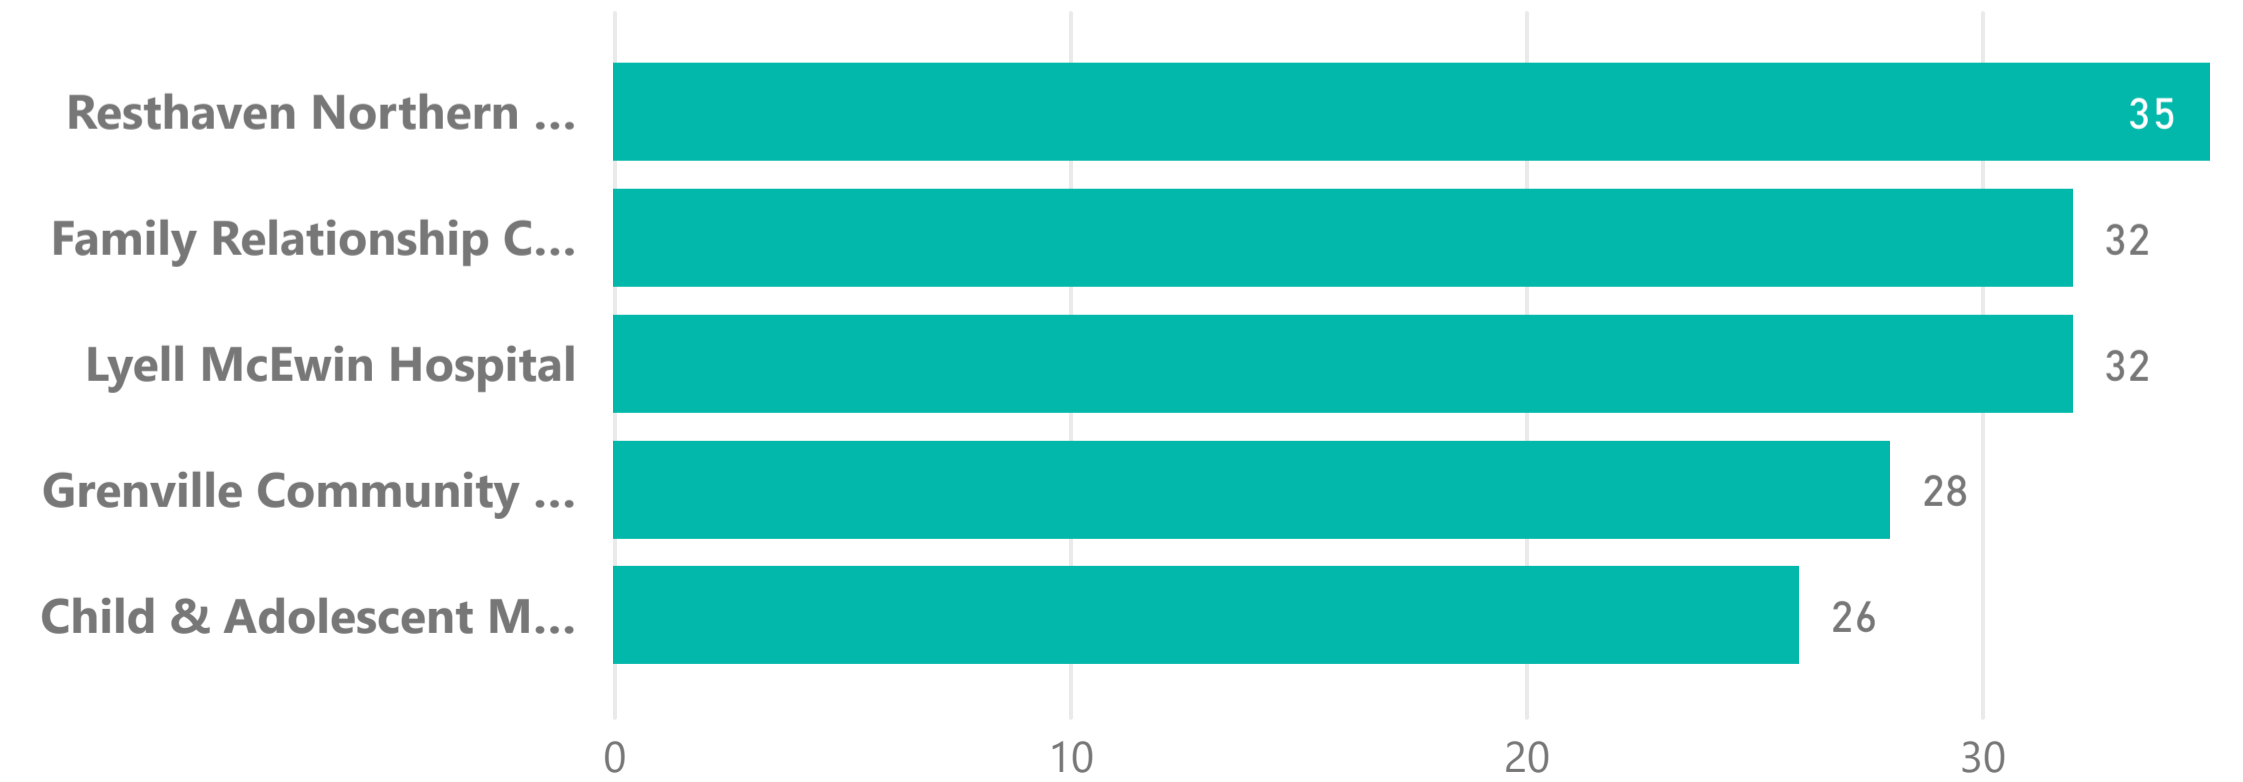

Report for Playford Council (FY22-23)

377

Total Numbers of Organizations

1590

Total Numbers of Services

23735

Total Numbers of Sessions

Proportion of Primary Category

Proportion of Suburb

Top 5 Organisation for Session

Top 5 Organisation for Services

Suburb

- Adelaide
- Andrews Farm
- Angle Park
- Angle Vale
- Blakeview
- Craigmore
- Davoren Park
- Edinburgh North
- Elizabeth
- Elizabeth Downs
- Elizabeth East
- Elizabeth Grove
- Elizabeth North
- Elizabeth Park
- Elizabeth South
- Elizabeth Vale
- Elizabeth Vales
- Elizabeth West
- Eyre
- Hillbank
- Munno Para
- Munno Para West
- One Tree Hill
- Penfield
- Salisbury East
- Smithfield
- Smithfield Plains
- Virginia
- Ward Belt
- Waterloo Corner