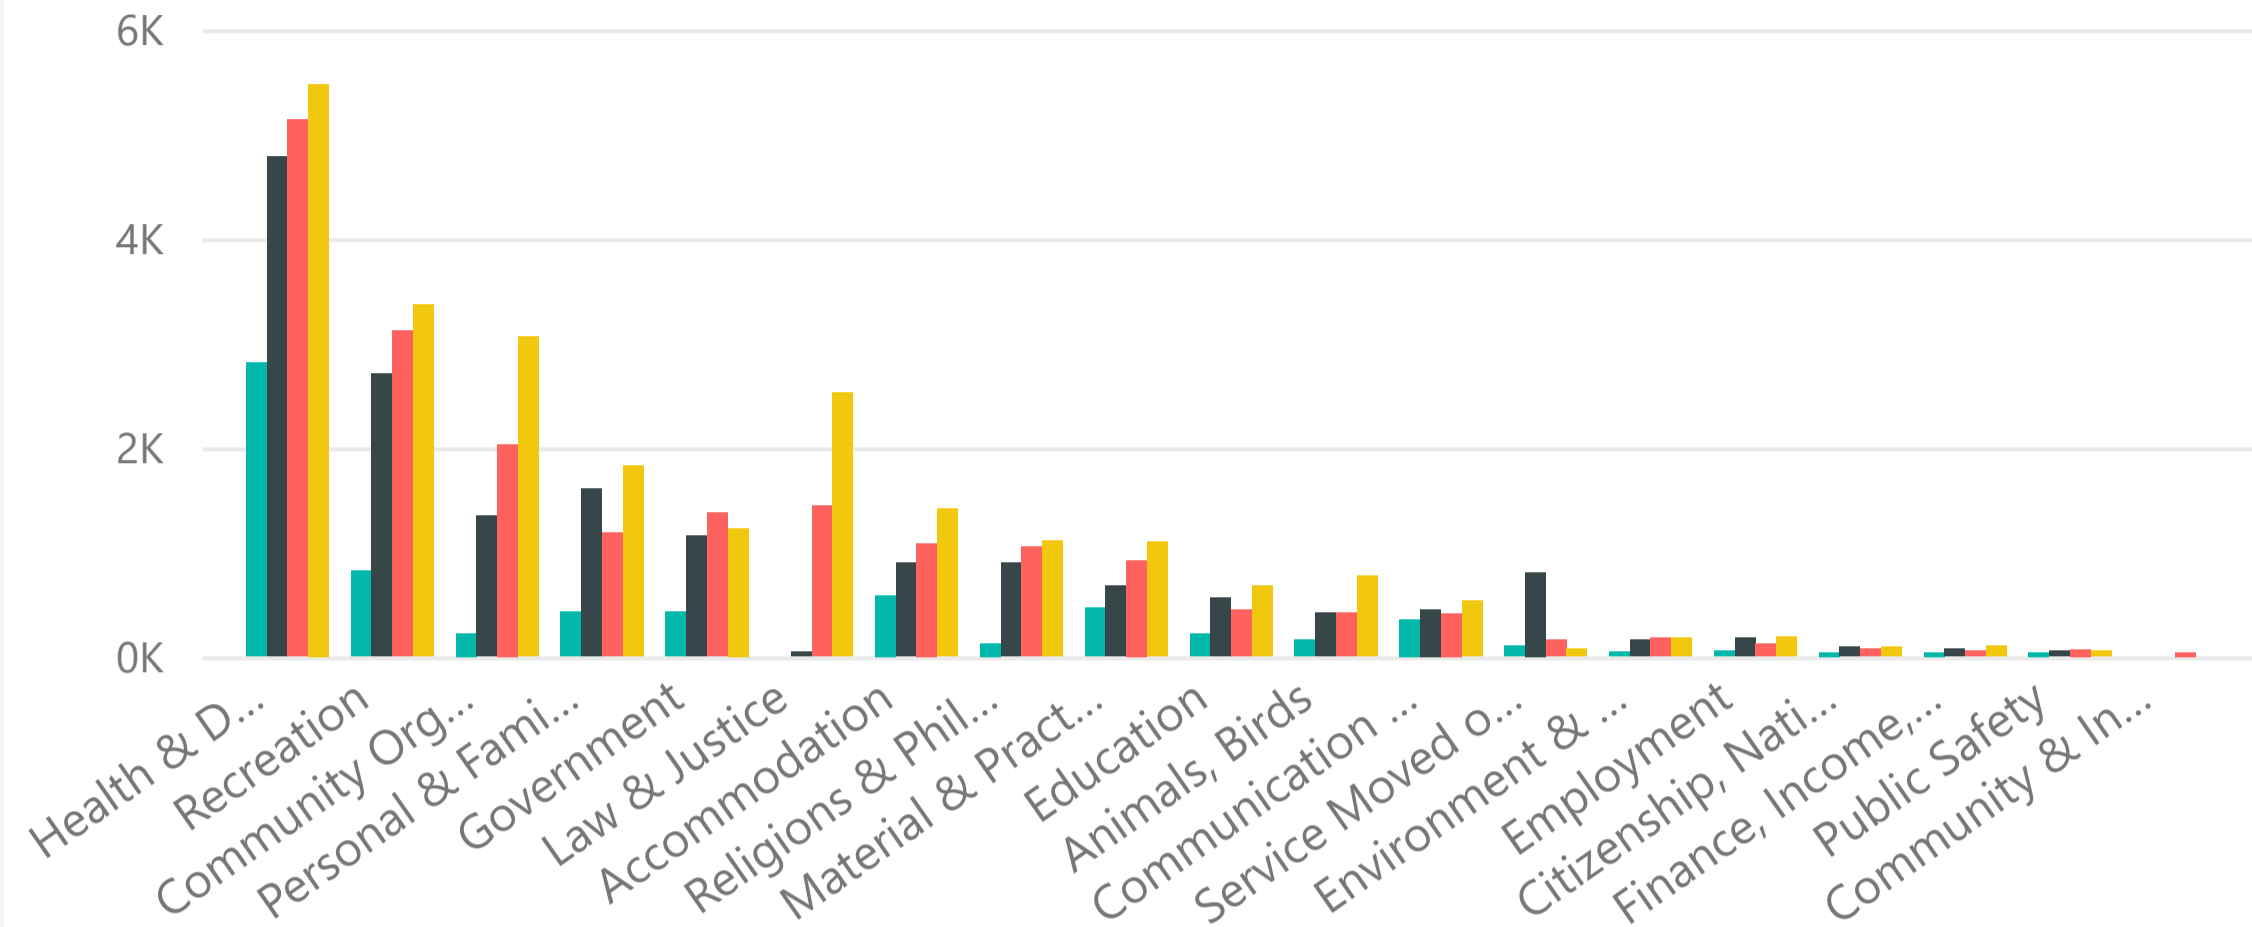

Character

- A
- B
- C
- D
- E
- F
- G
- H
- I
- J
- K
- L
- M
- N
- O
- P
- Q
- R
- S
- T
- U
- V
- W
- X
- Y
- Z

Subject

- Aboriginal People
- Accommodation
- Accommodation Matching ...
- Accommodation Support
- Acupuncture
- Adoption
- Adult Education
- Adults
- Advocacy
- Advocacy Services
- After School Activities
- Aged
- Ageing in Place
- Alcohol Abuse
- Alcohol Abuse Education
- Alcoholics' Families
- Amateur Radio
- Anger Management
- Anglican
- Angling
- Animal Welfare
- Antenatal Care & Education
- Anxiety Disorder
- Art & Craft Galleries
- Art Classes
- Arthritis
- Arts
- Assault Victims
- Athletics
- Australian Christian Churc...

Org_name	Primary Category	Sum of Sessions
49 Army Cadet Unit Smithfield	Recreation	201
Aboriginal Elders Village	Accommodation	472
ACE Snake Catchers	Animals, Birds	289
Adams Road Children's Centre	Education	37
Adelaide International Raceway	Recreation	85
Adelaide North Special School	Education	52
Total		65170

Sum of Sessions by Year, Organisation and CategoryRank

CategoryRank ● 1 ● 2 ● 3 ● 4 ● 5

Sessions by Primary Category

Year ● 2019 ● 2020 ● 2021 ● 2022

Sessions by Organisation

Year ● 2019 ● 2020 ● 2021 ● 2022

New Users by Primary Category

Year ● 2019 ● 2020 ● 2021 ● 2022

New Users by Organisation

Year ● 2019 ● 2020 ● 2021 ● 2022

Primary Category

Organisation

Year

All