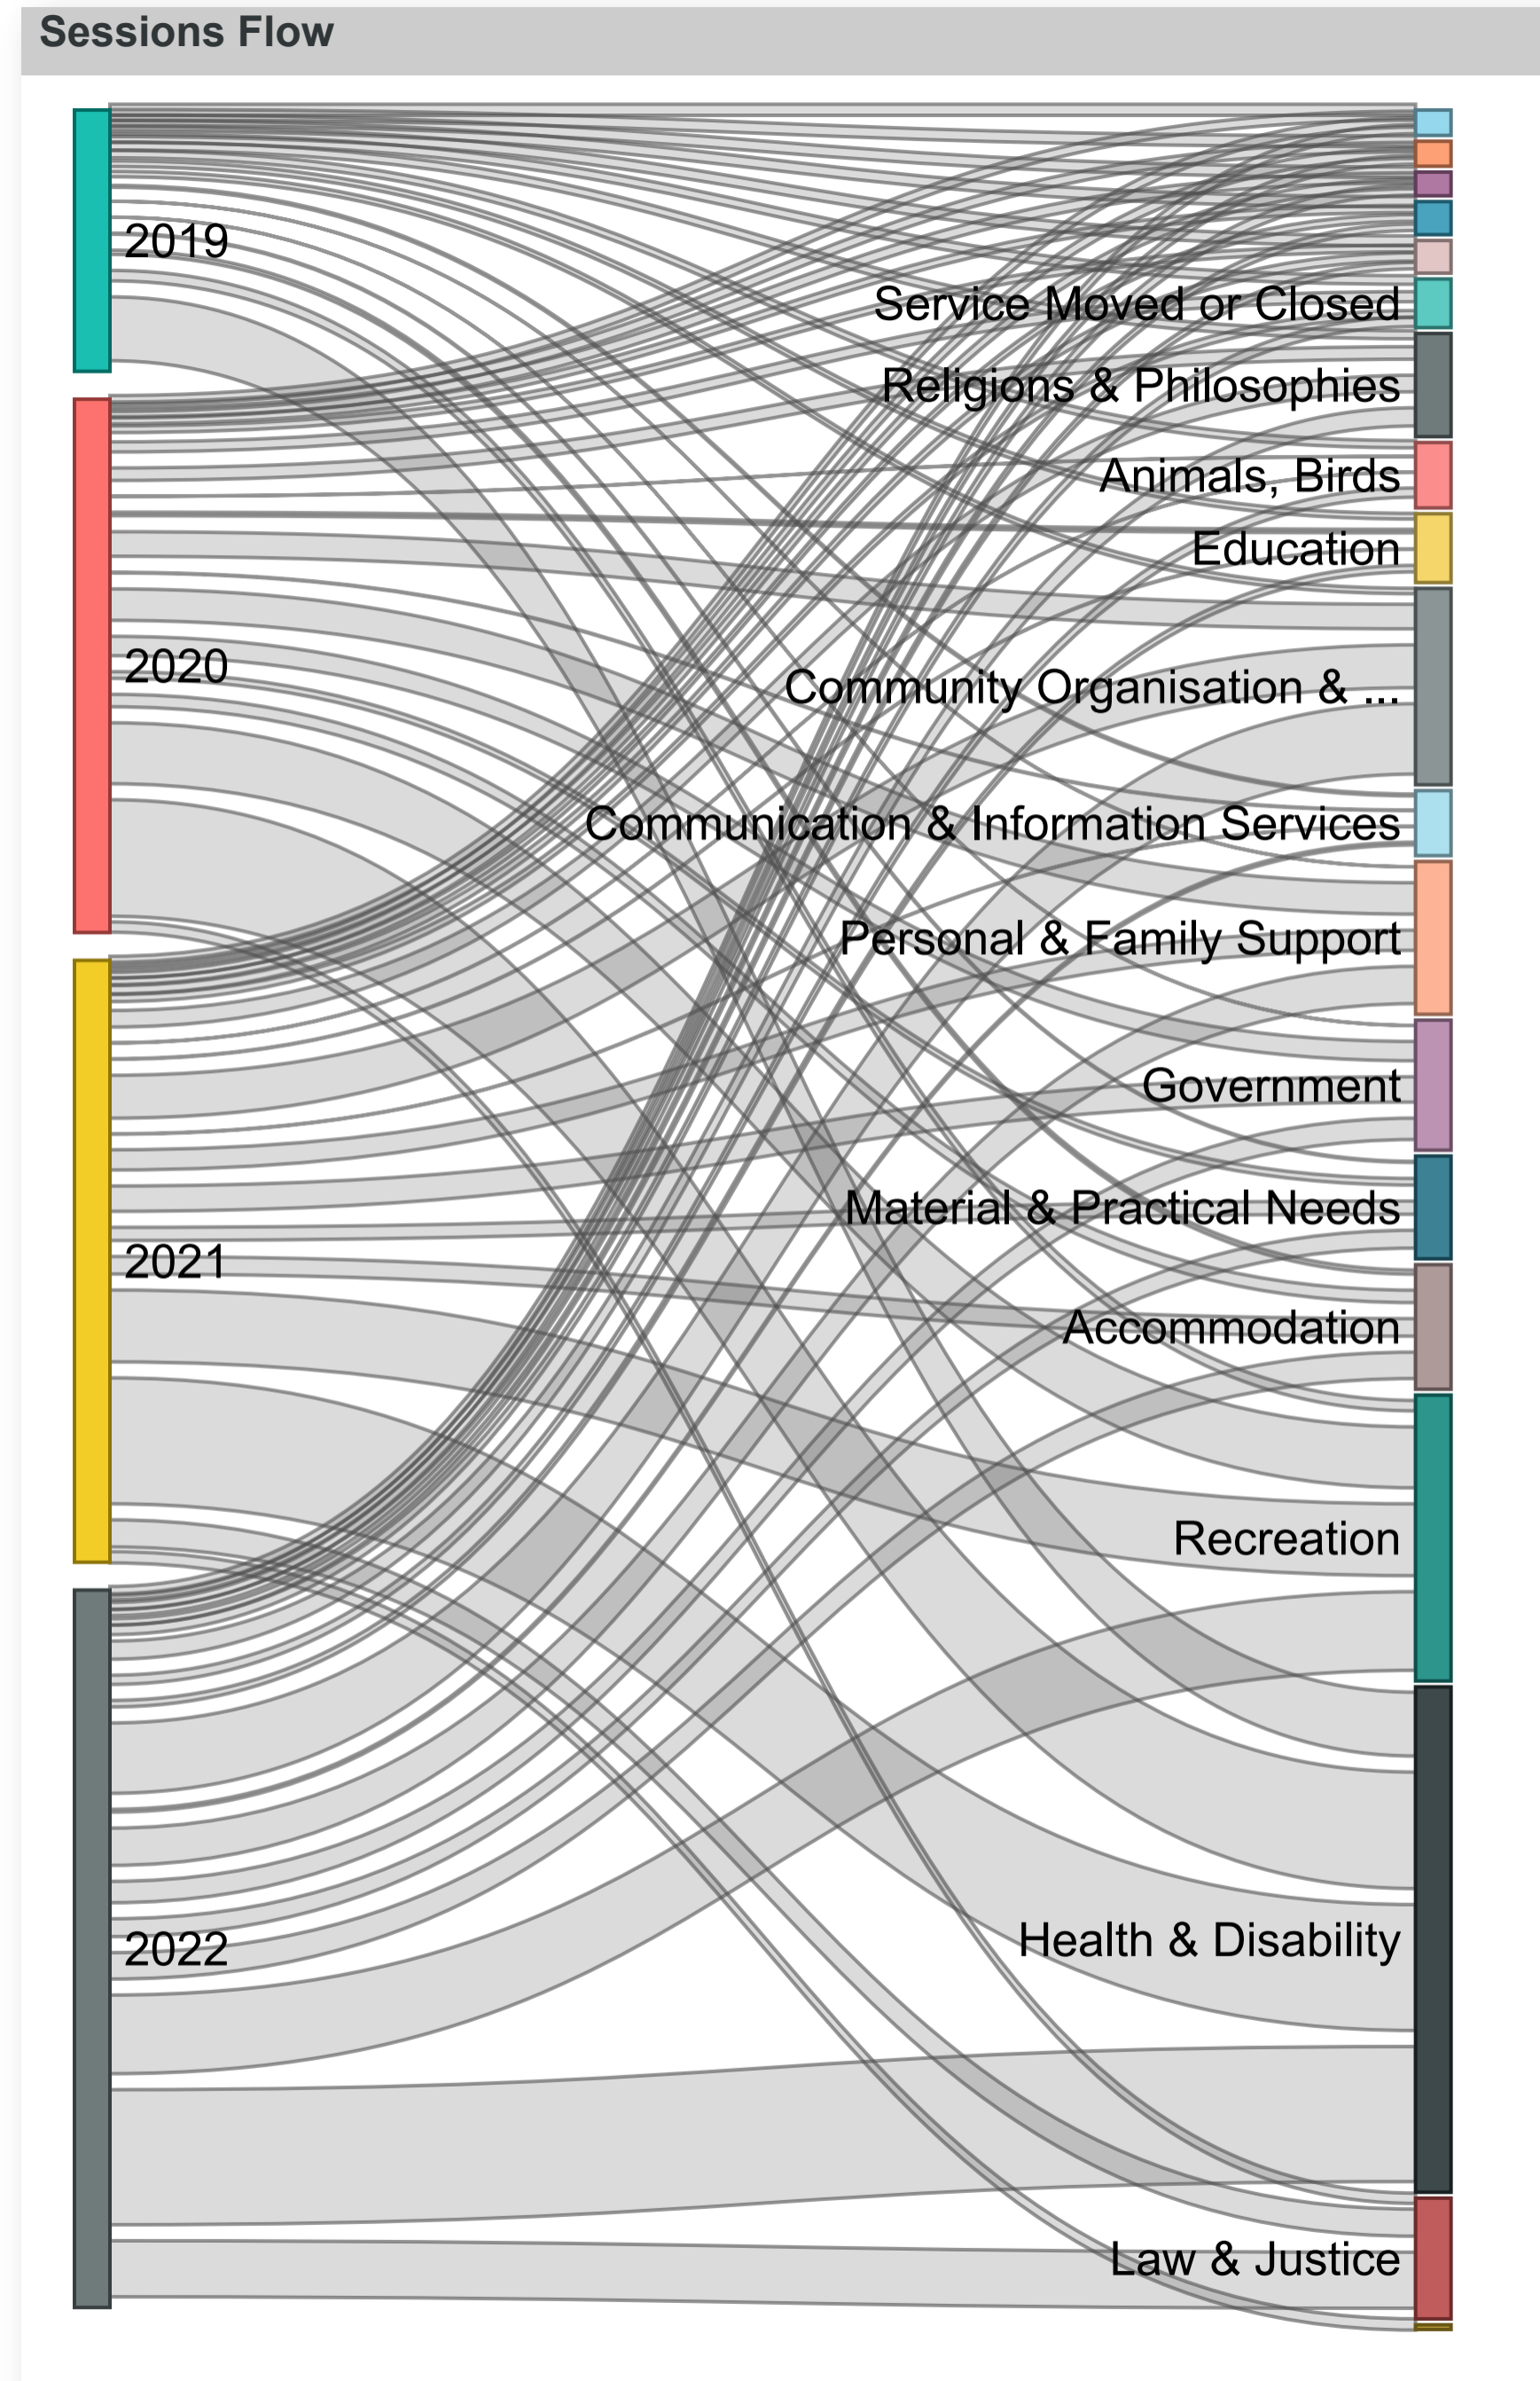

Proportion of Suburb

Top 5 Organisation for Session

Top 5 Organisation for Services

Suburb

- Adelaide
- Andrews Farm
- Angle Park
- Angle Vale
- Blakeview
- Craigmore
- Davoren Park
- Edinburgh North
- Elizabeth
- Elizabeth Downs
- Elizabeth East
- Elizabeth Grove
- Elizabeth North
- Elizabeth Park
- Elizabeth South
- Elizabeth Vale
- Elizabeth Vales
- Elizabeth West
- Eyre
- Hillbank
- Munno Para
- Munno Para West
- One Tree Hill
- Penfield
- Salisbury East
- Smithfield
- Smithfield Plains
- Virginia
- Ward Belt
- Waterloo Corner

Org_name	Primary Category	Sum of Sessions
49 Army Cadet Unit Smithfield	Recreation	201
Aboriginal Elders Village	Accommodation	472
ACE Snake Catchers	Animals, Birds	289
Adams Road Children's Centre	Education	37
Adelaide International Raceway	Recreation	85
Adelaide North Special School	Education	52
Total		65170

Sum of Sessions by Year, Organisation and CategoryRank

CategoryRank ● 1 ● 2 ● 3 ● 4 ● 5

Sessions by Primary Category

Year ● 2019 ● 2020 ● 2021 ● 2022

Sessions by Organisation

Year ● 2019 ● 2020 ● 2021 ● 2022

New Users by Primary Category

Year ● 2019 ● 2020 ● 2021 ● 2022

New Users by Organisation

Year ● 2019 ● 2020 ● 2021 ● 2022

Primary Category

Organisation

Year

All