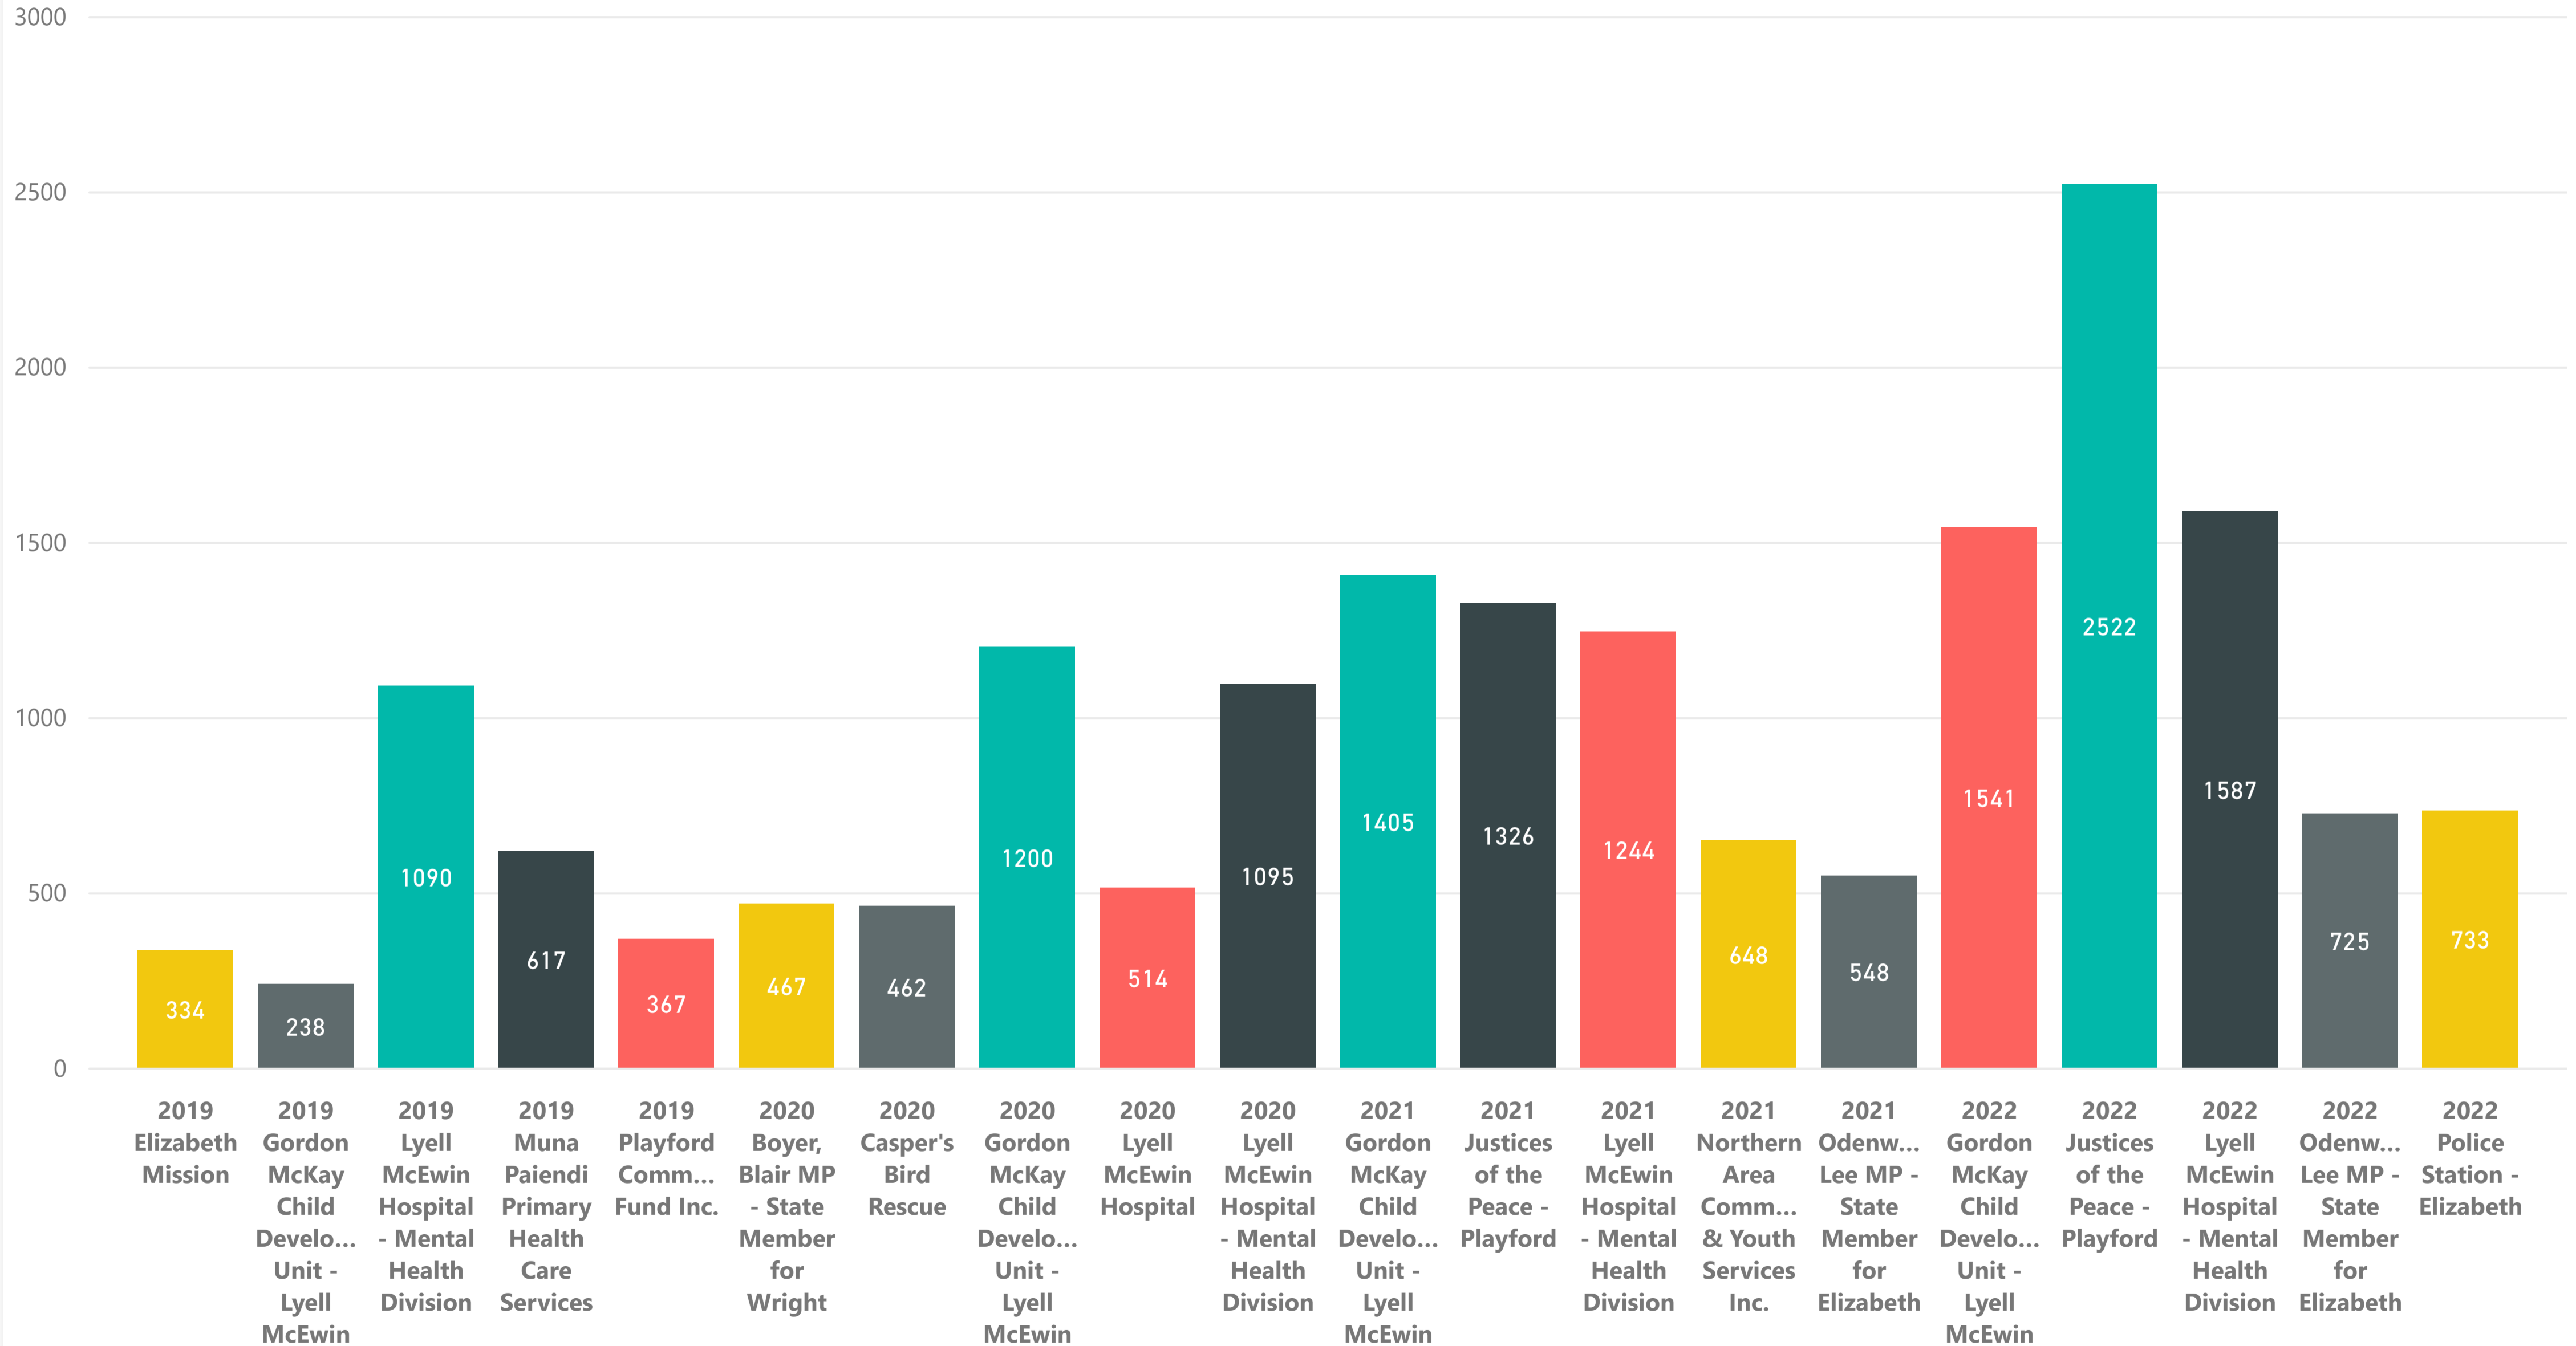

Proportion of Suburb

Top 5 Organisation for Session

Top 5 Organisation for Services

Suburb

- Adelaide
- Andrews Farm
- Angle Park
- Angle Vale
- Blakeview
- Craigmore
- Davoren Park
- Edinburgh North
- Elizabeth
- Elizabeth Downs
- Elizabeth East
- Elizabeth Grove
- Elizabeth North
- Elizabeth Park
- Elizabeth South
- Elizabeth Vale
- Elizabeth Vales
- Elizabeth West
- Eyre
- Hillbank
- Munno Para
- Munno Para West
- One Tree Hill
- Penfield
- Salisbury East
- Smithfield
- Smithfield Plains
- Virginia
- Ward Belt
- Waterloo Corner

Character

- A
- B
- C
- D
- E
- F
- G
- H
- I
- J
- K
- L
- M
- N
- O
- P
- Q
- R
- S
- T
- U
- V
- W
- X
- Y
- Z

Subject

- Aboriginal People
- Accommodation
- Accommodation Matching ...
- Accommodation Support
- Acupuncture
- Adoption
- Adult Education
- Adults
- Advocacy
- Advocacy Services
- After School Activities
- Aged
- Ageing in Place
- Alcohol Abuse
- Alcohol Abuse Education
- Alcoholics' Families
- Amateur Radio
- Anger Management
- Anglican
- Angling
- Animal Welfare
- Antenatal Care & Education
- Anxiety Disorder
- Art & Craft Galleries
- Art Classes
- Arthritis
- Arts
- Assault Victims
- Athletics
- Australian Christian Churc...

Sum of Sessions by Year, Organisation and CategoryRank

CategoryRank ● 1 ● 2 ● 3 ● 4 ● 5

Sessions by Primary Category

Year ● 2019 ● 2020 ● 2021 ● 2022

Sessions by Organisation

Year ● 2019 ● 2020 ● 2021 ● 2022

New Users by Primary Category

Year ● 2019 ● 2020 ● 2021 ● 2022

New Users by Organisation

Year ● 2019 ● 2020 ● 2021 ● 2022

Primary Category

Organisation

Year

All