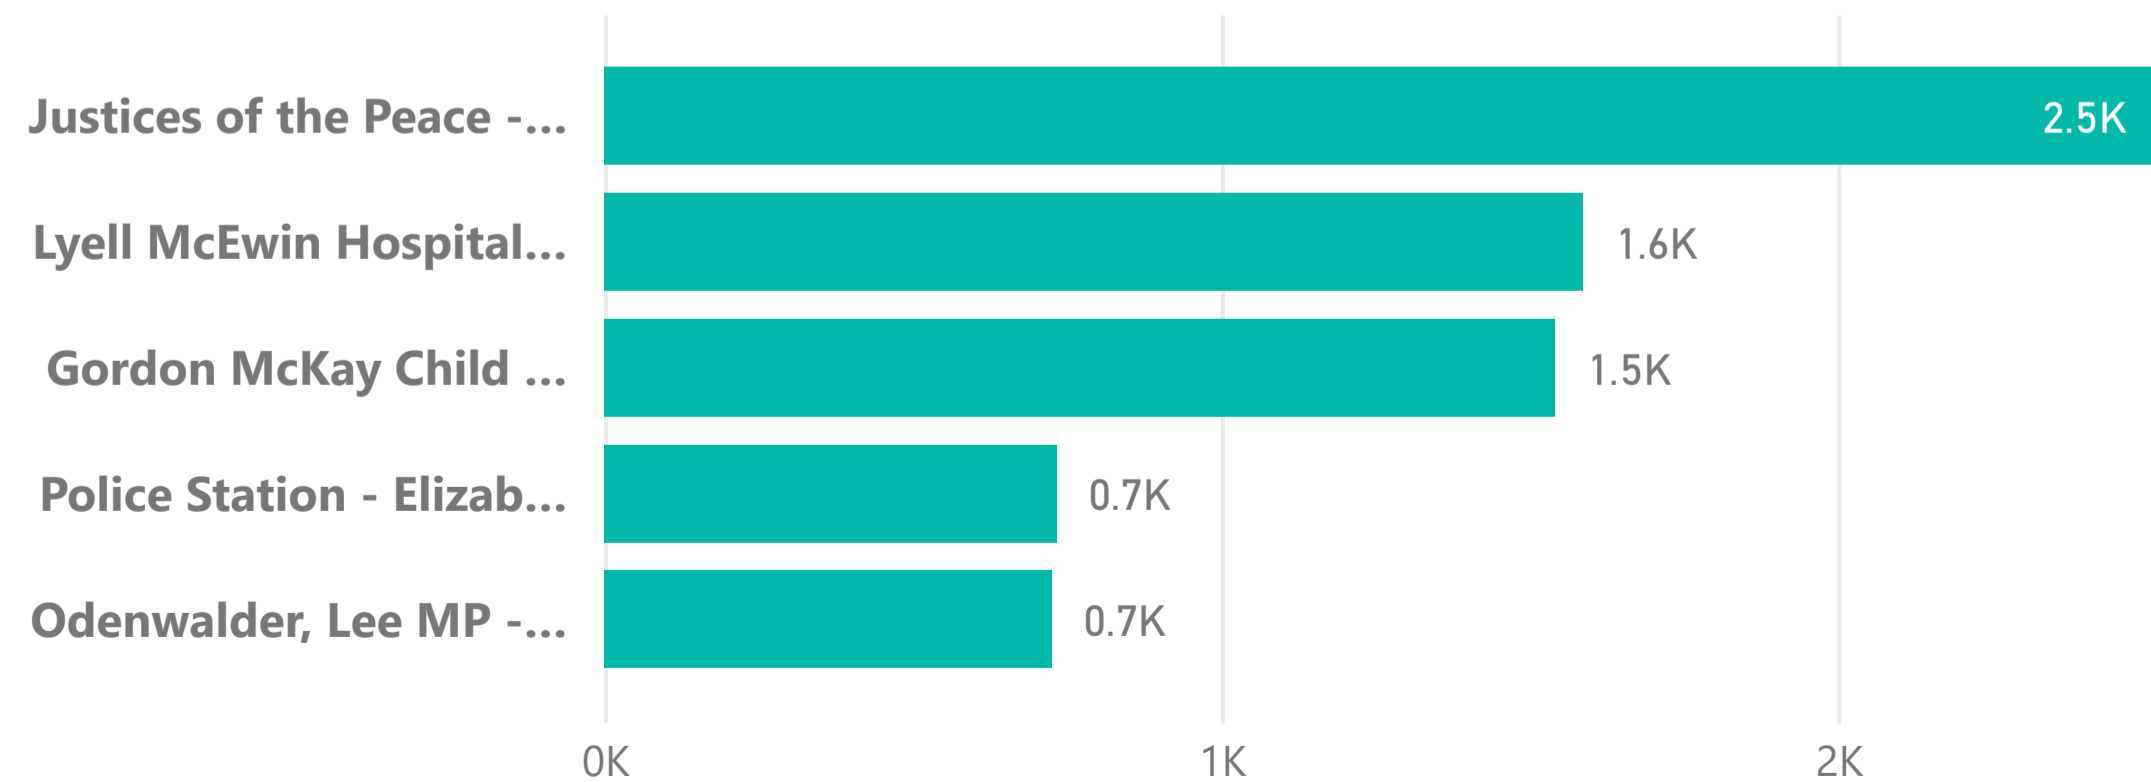

Report for Playford Council (FY22-23)

377

Total Numbers of Organizations

1590

Total Numbers of Services

23735

Total Numbers of Sessions

Proportion of Primary Category

Proportion of Suburb

Top 5 Organisation for Session

Top 5 Organisation for Services

Suburb

- Adelaide
- Andrews Farm
- Angle Park
- Angle Vale
- Blakeview
- Craigmore
- Davoren Park
- Edinburgh North
- Elizabeth
- Elizabeth Downs
- Elizabeth East
- Elizabeth Grove
- Elizabeth North
- Elizabeth Park
- Elizabeth South
- Elizabeth Vale
- Elizabeth Vales
- Elizabeth West
- Eyre
- Hillbank
- Munno Para
- Munno Para West
- One Tree Hill
- Penfield
- Salisbury East
- Smithfield
- Smithfield Plains
- Virginia
- Ward Belt
- Waterloo Corner