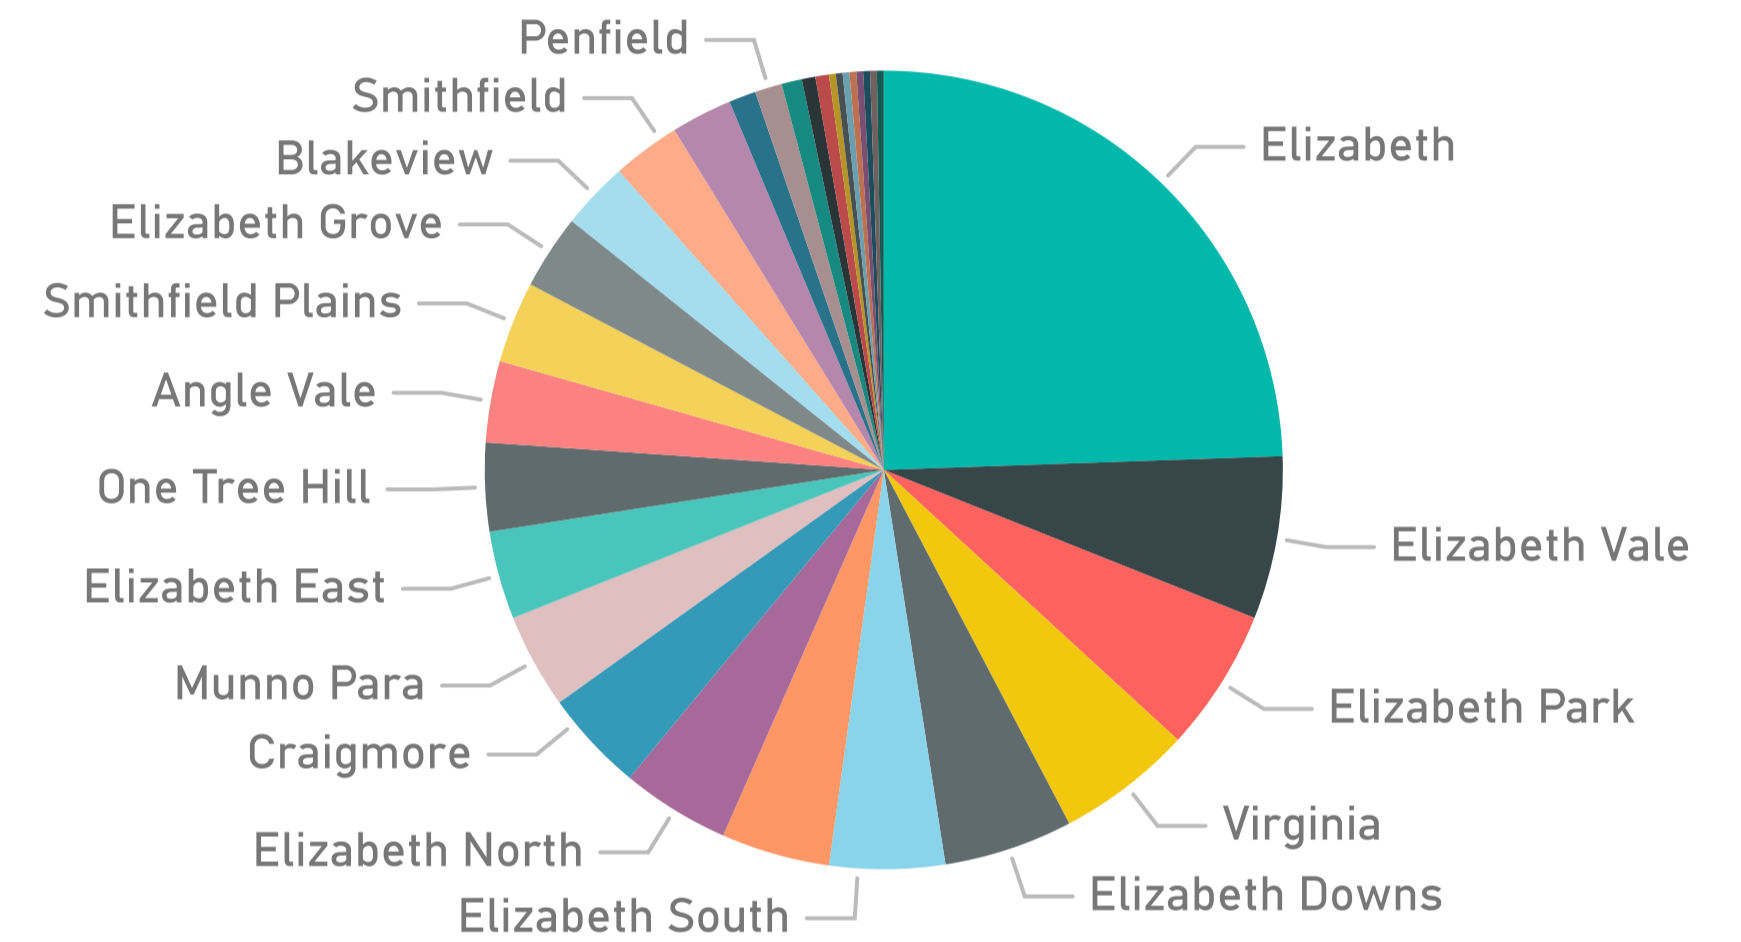

Report for Playford Council (FY22-23)

377

Total Numbers of Organizations

1590

Total Numbers of Services

23735

Total Numbers of Sessions

Proportion of Primary Category

Proportion of Suburb

Top 5 Organisation for Session

Top 5 Organisation for Services

Suburb

- Adelaide
- Andrews Farm
- Angle Park
- Angle Vale
- Blakeview
- Craigmore
- Davoren Park
- Edinburgh North
- Elizabeth
- Elizabeth Downs
- Elizabeth East
- Elizabeth Grove
- Elizabeth North
- Elizabeth Park
- Elizabeth South
- Elizabeth Vale
- Elizabeth Vales
- Elizabeth West
- Eyre
- Hillbank
- Munno Para
- Munno Para West
- One Tree Hill
- Penfield
- Salisbury East
- Smithfield
- Smithfield Plains
- Virginia
- Ward Belt
- Waterloo Corner