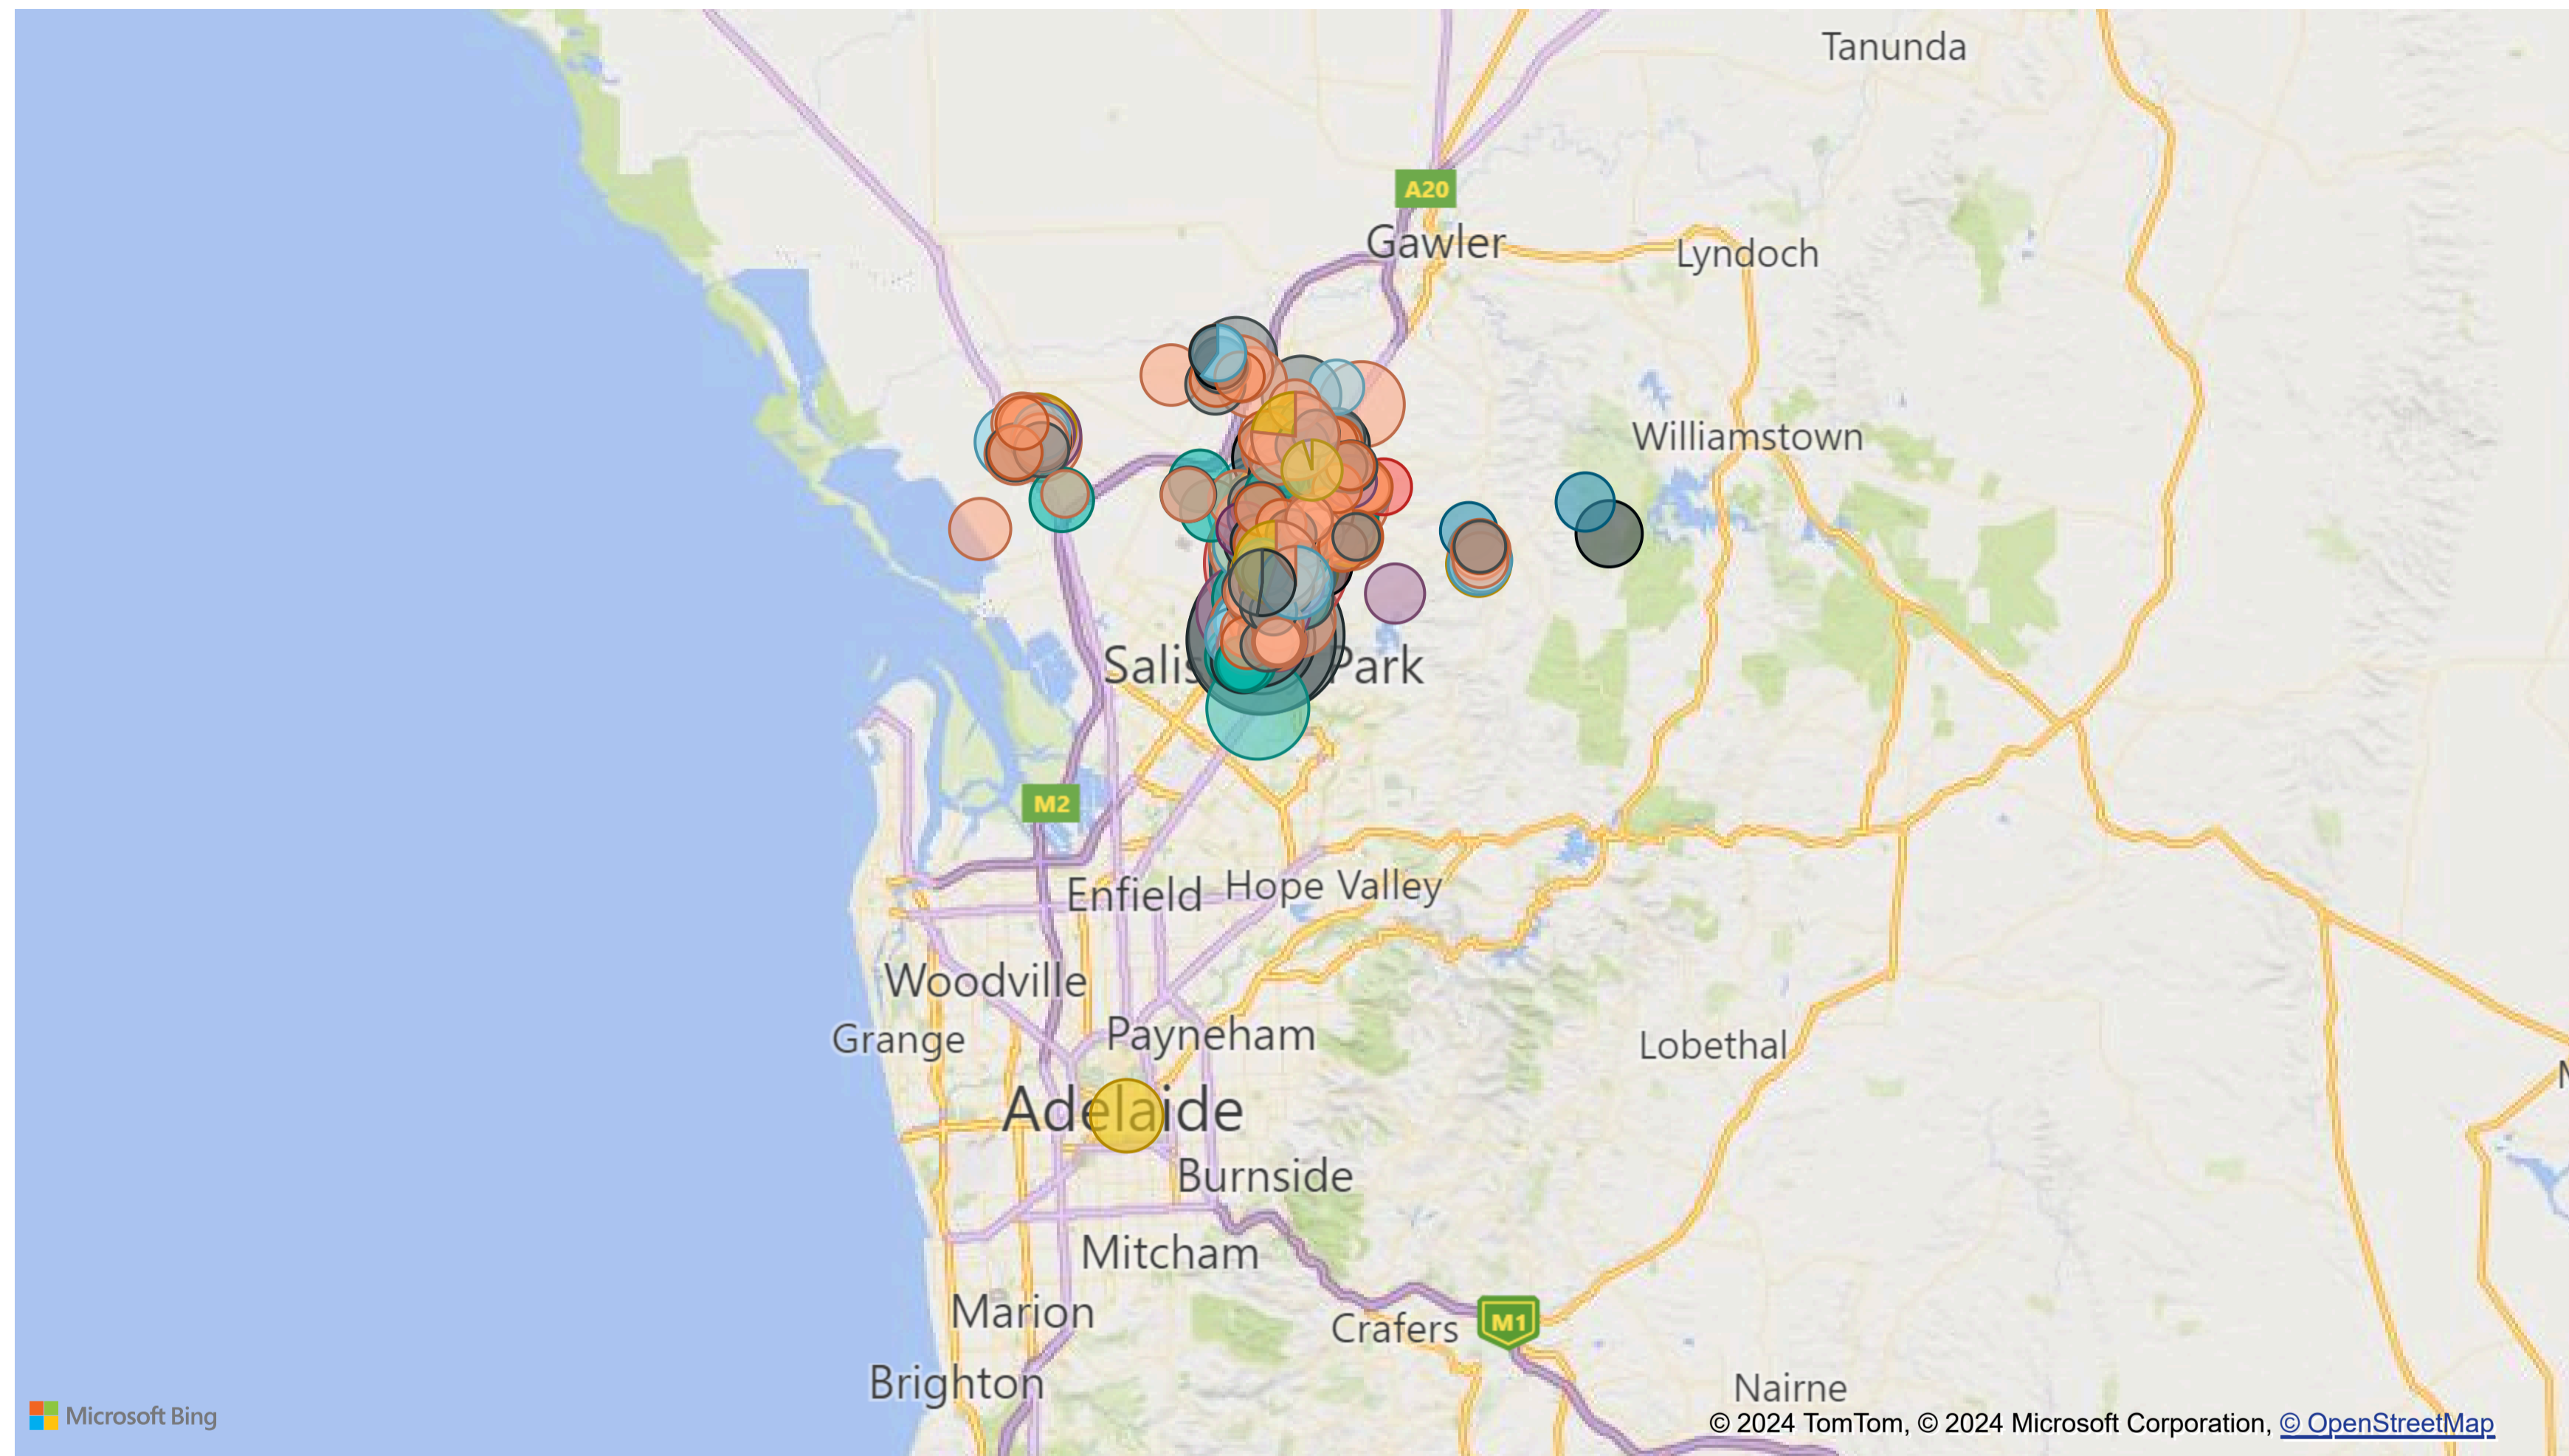

Character

- ☐ A
- ☐ B
- ☐ C
- ☐ D
- ☐ E
- ☐ F
- ☐ G
- ☐ H
- ☐ I
- ☐ J
- ☐ K
- ☐ L
- ☐ M
- ☐ N
- ☐ O
- ☐ P
- ☐ Q
- ☐ R
- ☐ S
- ☐ T
- ☐ U
- ☐ V
- ☐ W
- ☐ X
- ☐ Y
- ☐ Z

Subject

- ☐ Aboriginal People
- ☐ Accommodation
- ☐ Accommodation Matching ...
- ☐ Accommodation Support
- ☐ Acupuncture
- ☐ Adoption
- ☐ Adult Education
- ☐ Adults
- ☐ Advocacy
- ☐ Advocacy Services
- ☐ After School Activities
- ☐ Aged
- ☐ Ageing in Place
- ☐ Alcohol Abuse
- ☐ Alcohol Abuse Education
- ☐ Alcoholics' Families
- ☐ Amateur Radio
- ☐ Anger Management
- ☐ Anglican
- ☐ Angling
- ☐ Animal Welfare
- ☐ Antenatal Care & Education
- ☐ Anxiety Disorder
- ☐ Art & Craft Galleries
- ☐ Art Classes
- ☐ Arthritis
- ☐ Arts
- ☐ Assault Victims
- ☐ Athletics
- ☐ Australian Christian Churc...

Org_name	Primary Category	Sum of Sessions
49 Army Cadet Unit Smithfield	Recreation	201
Aboriginal Elders Village	Accommodation	472
ACE Snake Catchers	Animals, Birds	289
Adams Road Children's Centre	Education	37
Adelaide International Raceway	Recreation	85
Adelaide North Special School	Education	52
Total		65170