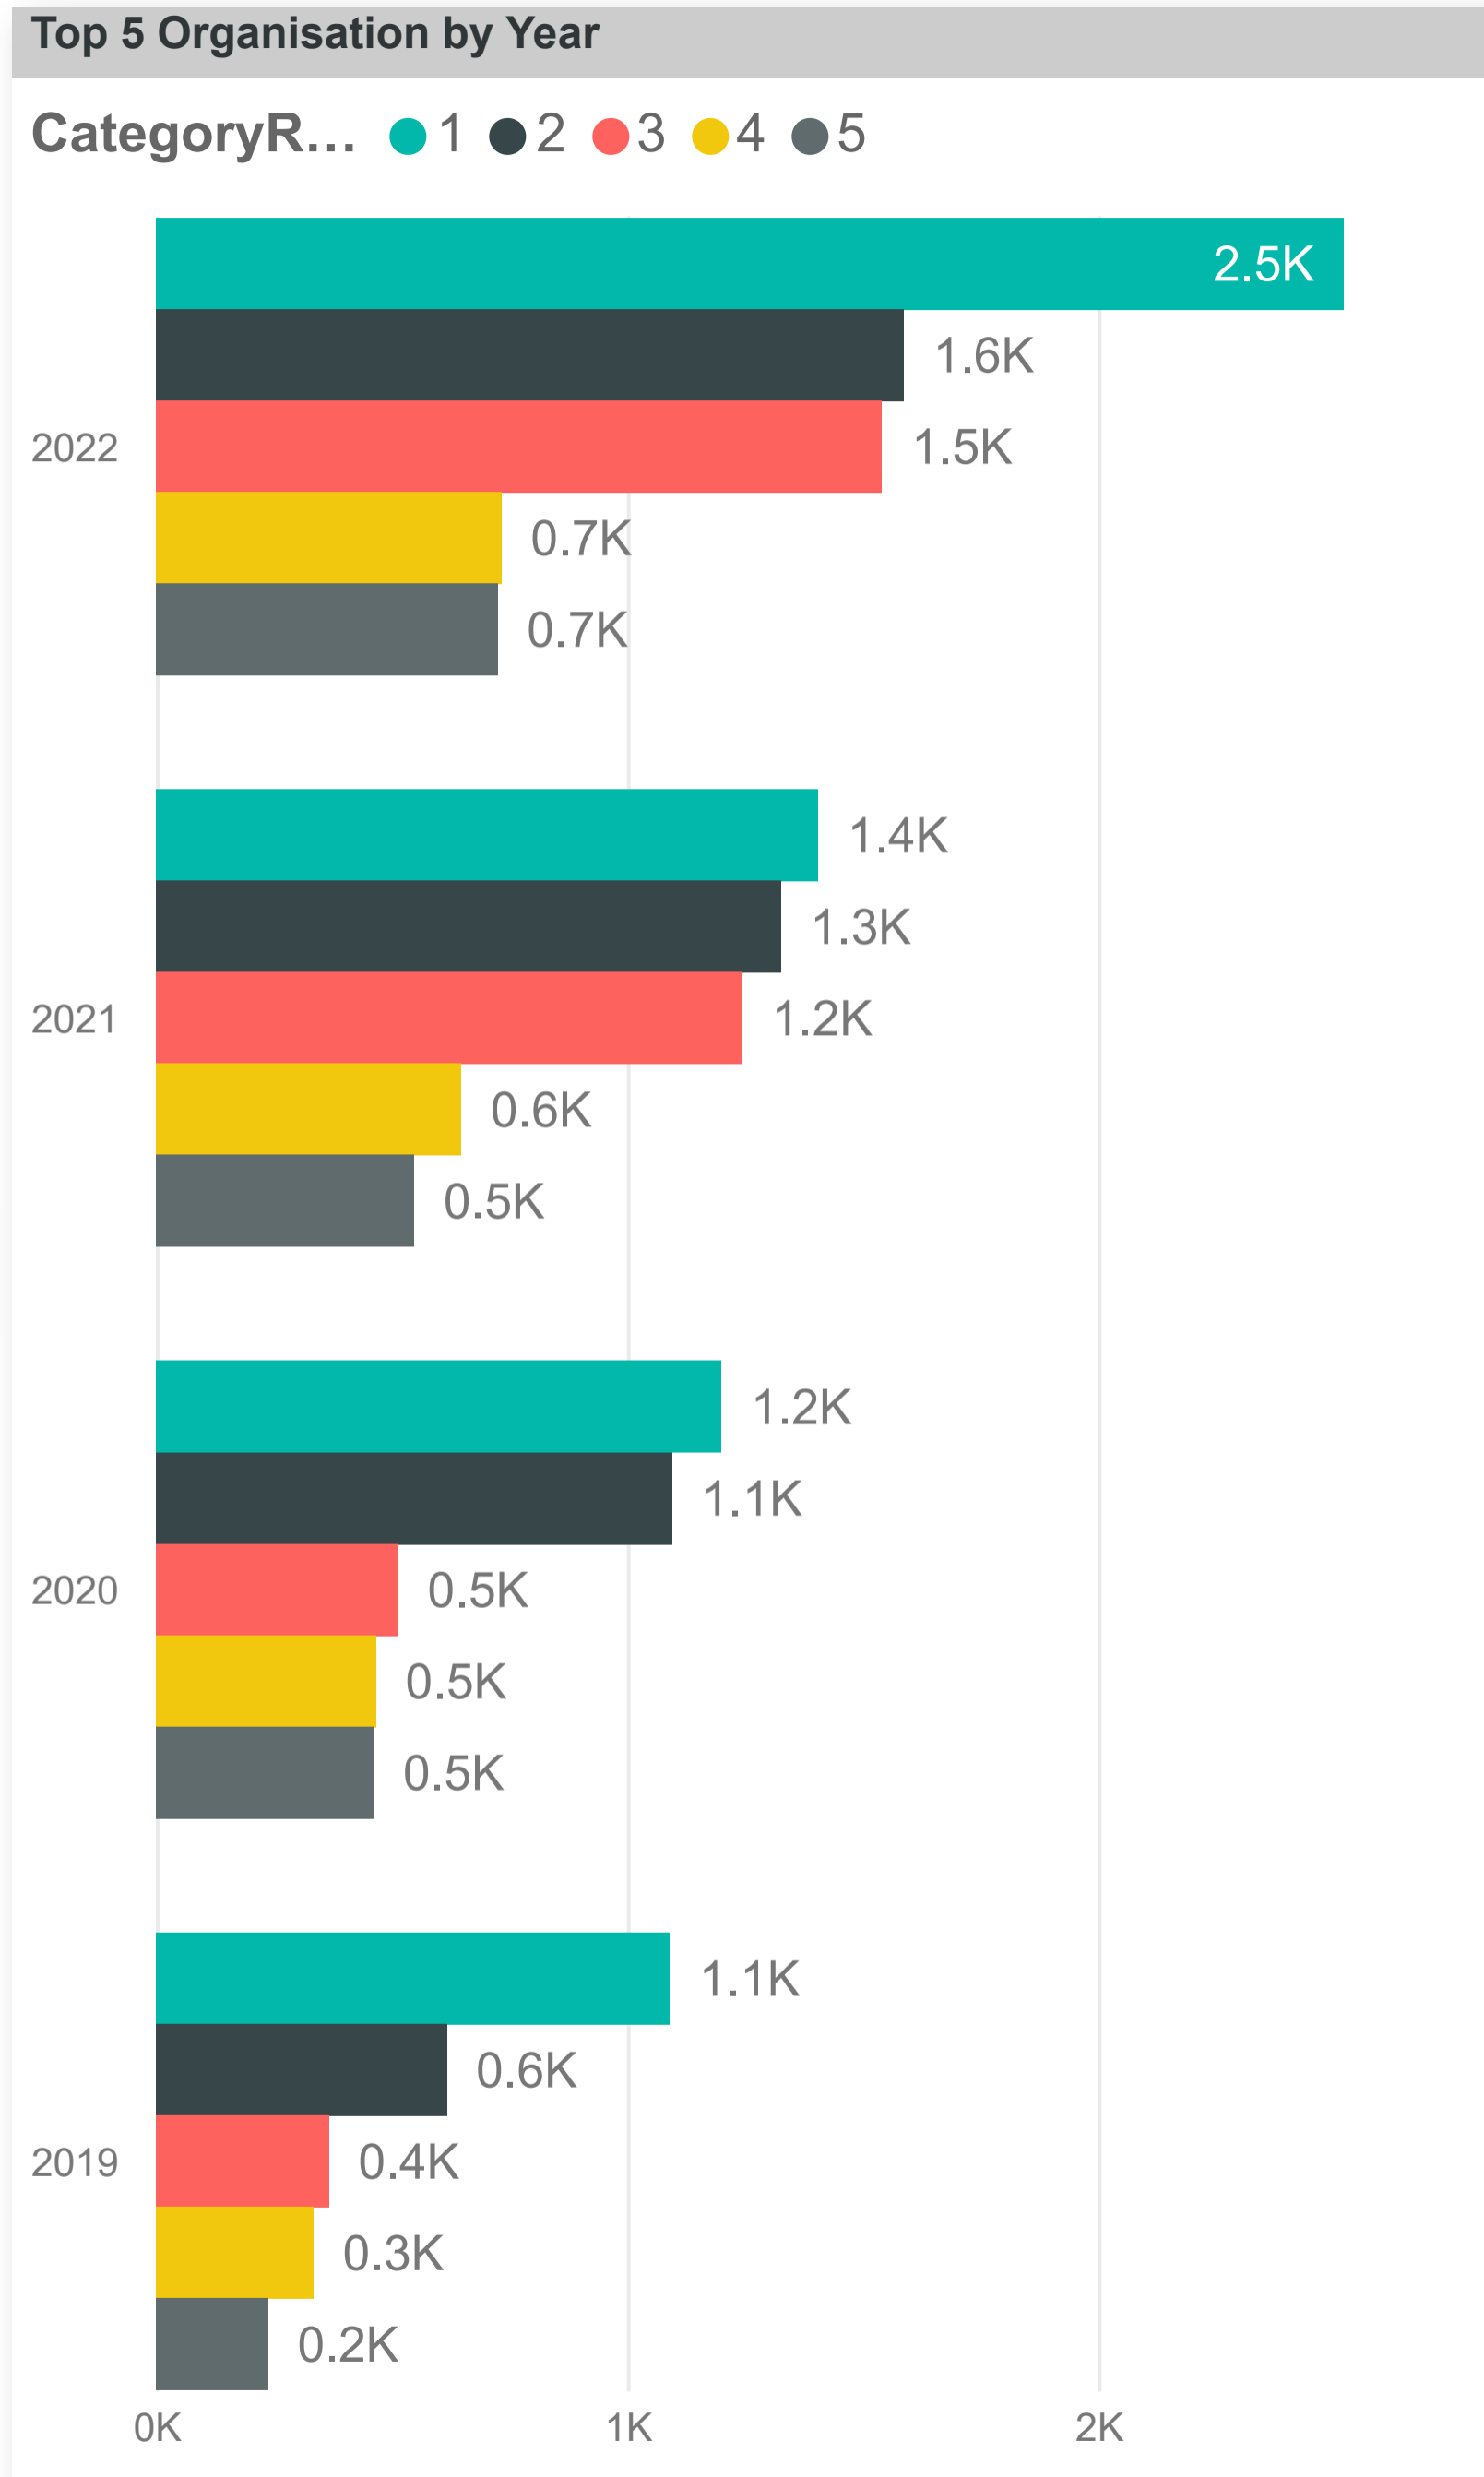

Report for Playford Council (FY22-23)

377

Total Numbers of Organizations

1590

Total Numbers of Services

23735

Total Numbers of Sessions

Proportion of Primary Category

Proportion of Suburb

Top 5 Organisation for Session

Top 5 Organisation for Services

Suburb

- Adelaide
- Andrews Farm
- Angle Park
- Angle Vale
- Blakeview
- Craigmore
- Davoren Park
- Edinburgh North
- Elizabeth
- Elizabeth Downs
- Elizabeth East
- Elizabeth Grove
- Elizabeth North
- Elizabeth Park
- Elizabeth South
- Elizabeth Vale
- Elizabeth Vales
- Elizabeth West
- Eyre
- Hillbank
- Munno Para
- Munno Para West
- One Tree Hill
- Penfield
- Salisbury East
- Smithfield
- Smithfield Plains
- Virginia
- Ward Belt
- Waterloo Corner

Sum of Sessions by Year, Organisation and CategoryRank

CategoryRank ● 1 ● 2 ● 3 ● 4 ● 5

Sessions by Primary Category

Year ● 2019 ● 2020 ● 2021 ● 2022

Sessions by Organisation

Year ● 2019 ● 2020 ● 2021 ● 2022

New Users by Primary Category

Year ● 2019 ● 2020 ● 2021 ● 2022

New Users by Organisation

Year ● 2019 ● 2020 ● 2021 ● 2022

Primary Category

Organisation

Year

All