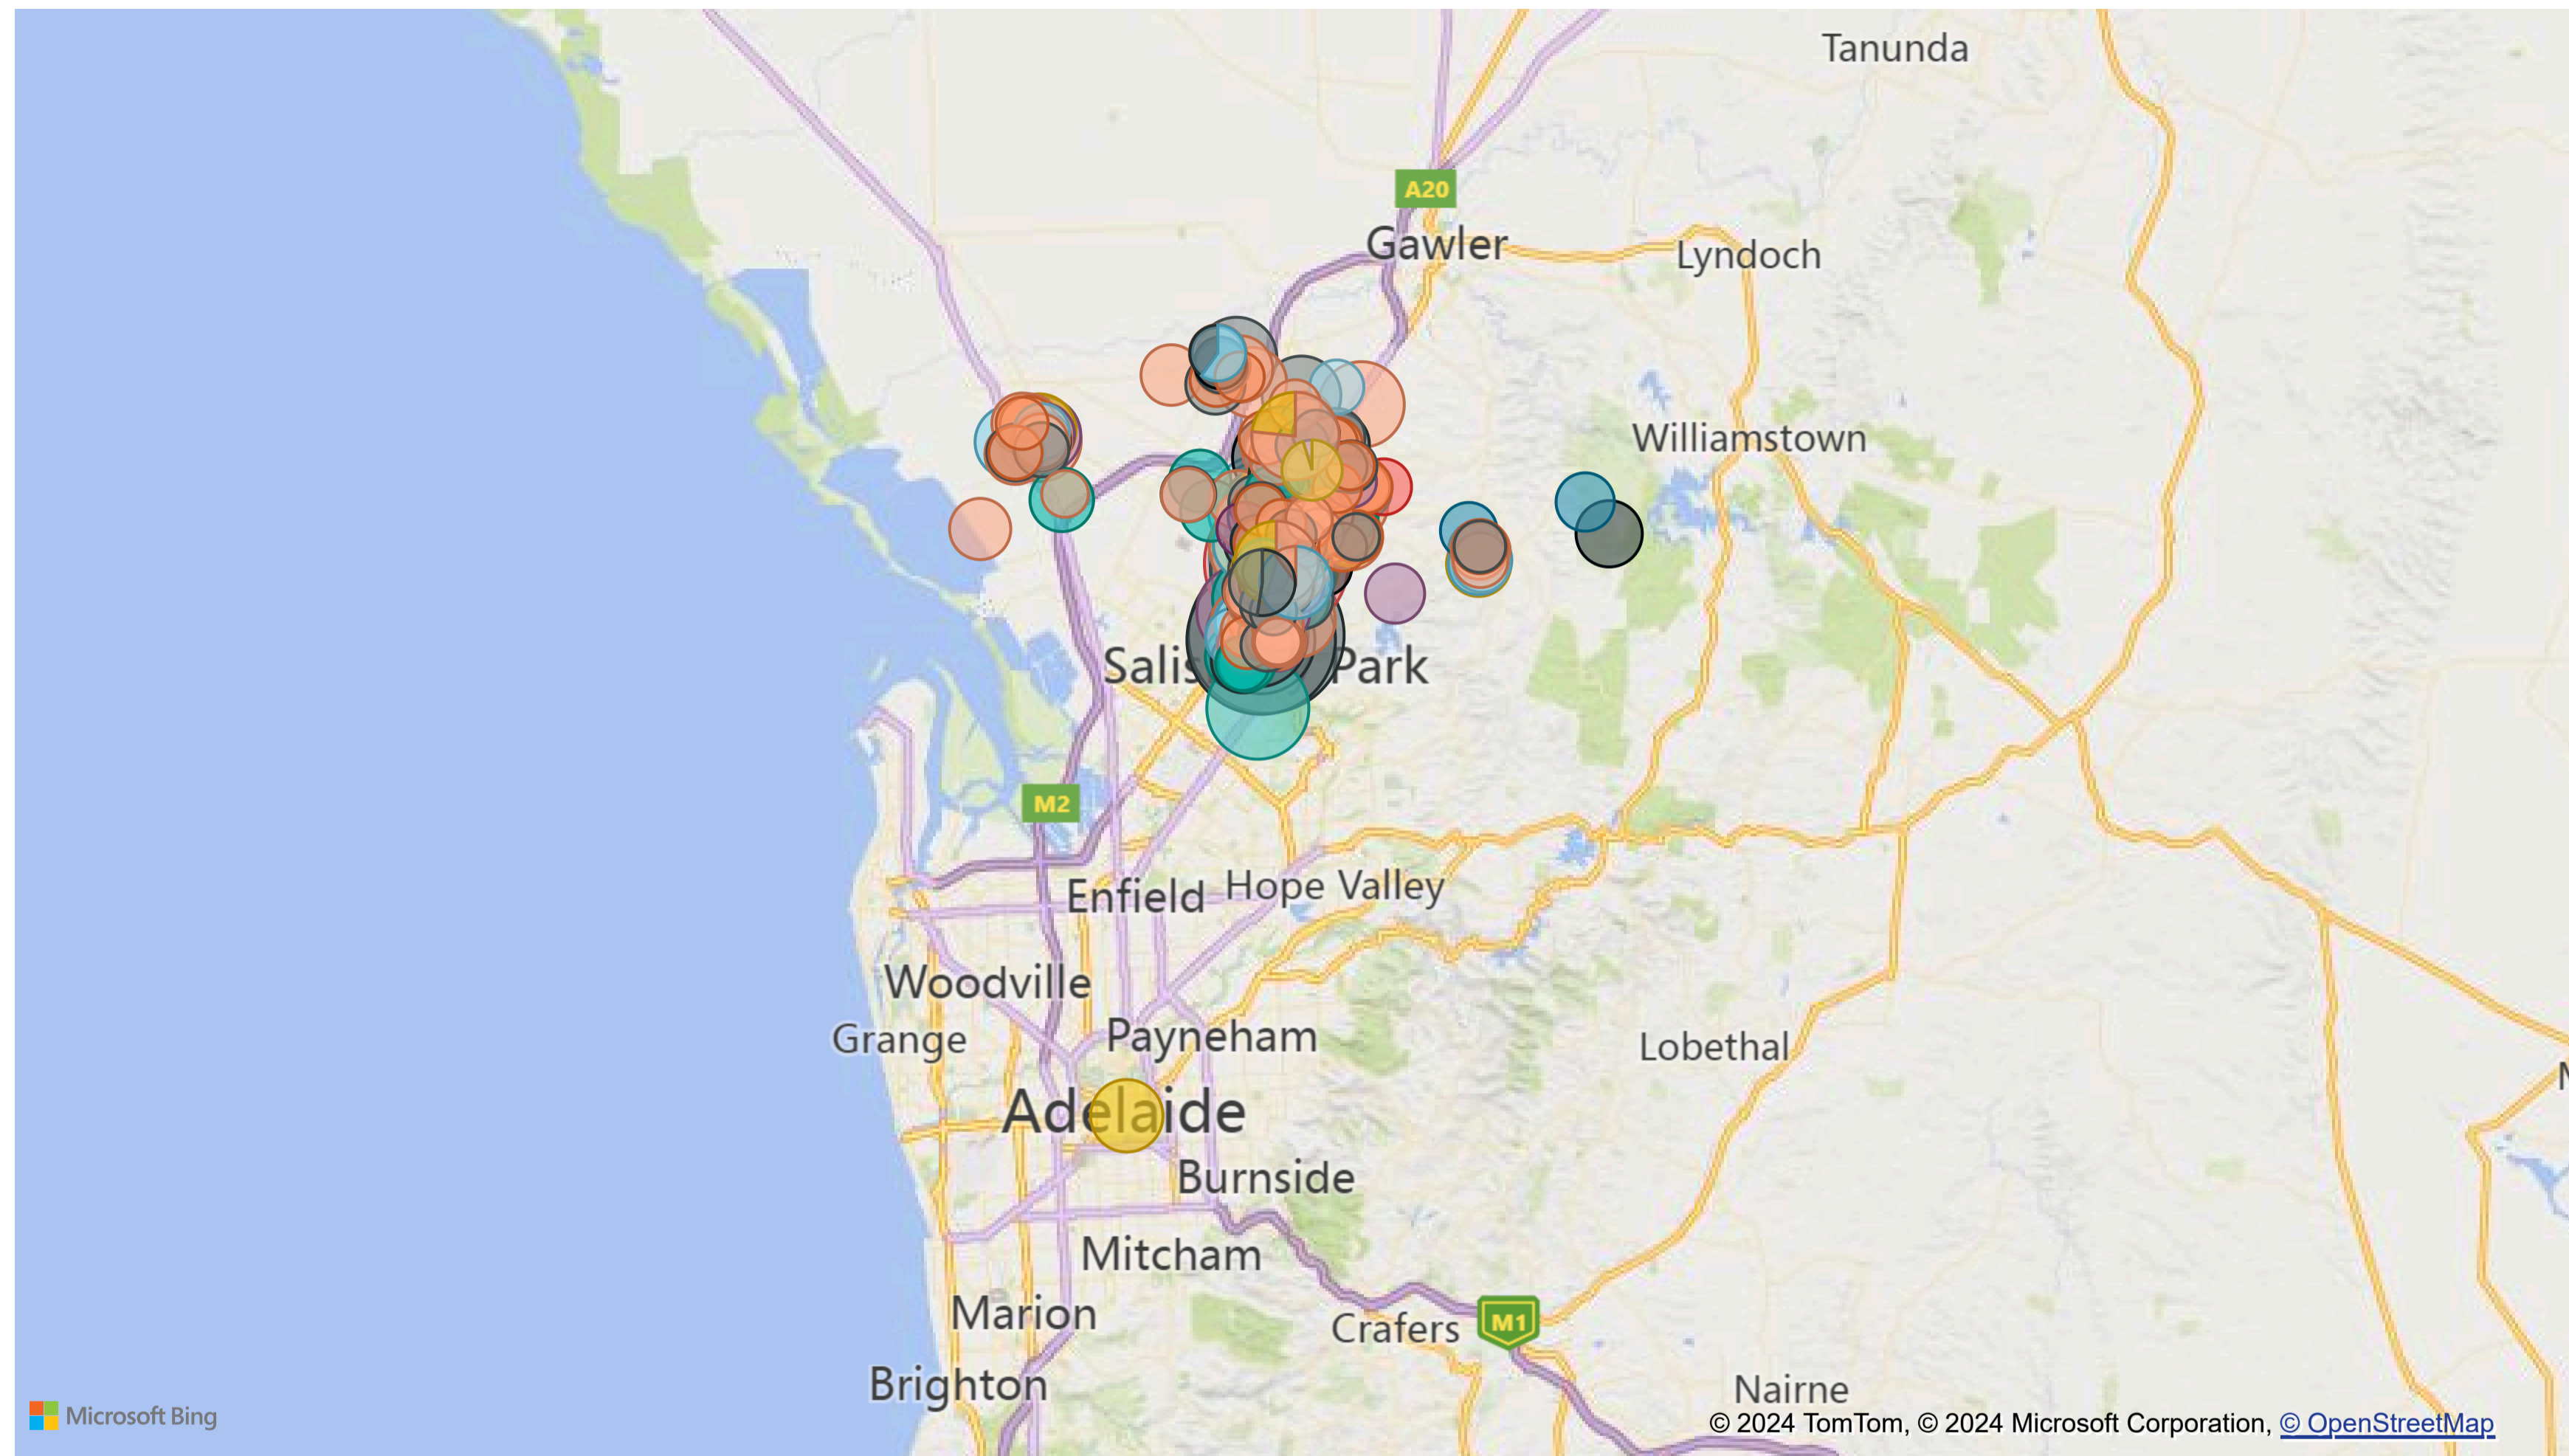

Proportion of Suburb

Top 5 Organisation for Session

Top 5 Organisation for Services

Suburb

- Adelaide
- Andrews Farm
- Angle Park
- Angle Vale
- Blakeview
- Craigmore
- Davoren Park
- Edinburgh North
- Elizabeth
- Elizabeth Downs
- Elizabeth East
- Elizabeth Grove
- Elizabeth North
- Elizabeth Park
- Elizabeth South
- Elizabeth Vale
- Elizabeth Vales
- Elizabeth West
- Eyre
- Hillbank
- Munno Para
- Munno Para West
- One Tree Hill
- Penfield
- Salisbury East
- Smithfield
- Smithfield Plains
- Virginia
- Ward Belt
- Waterloo Corner