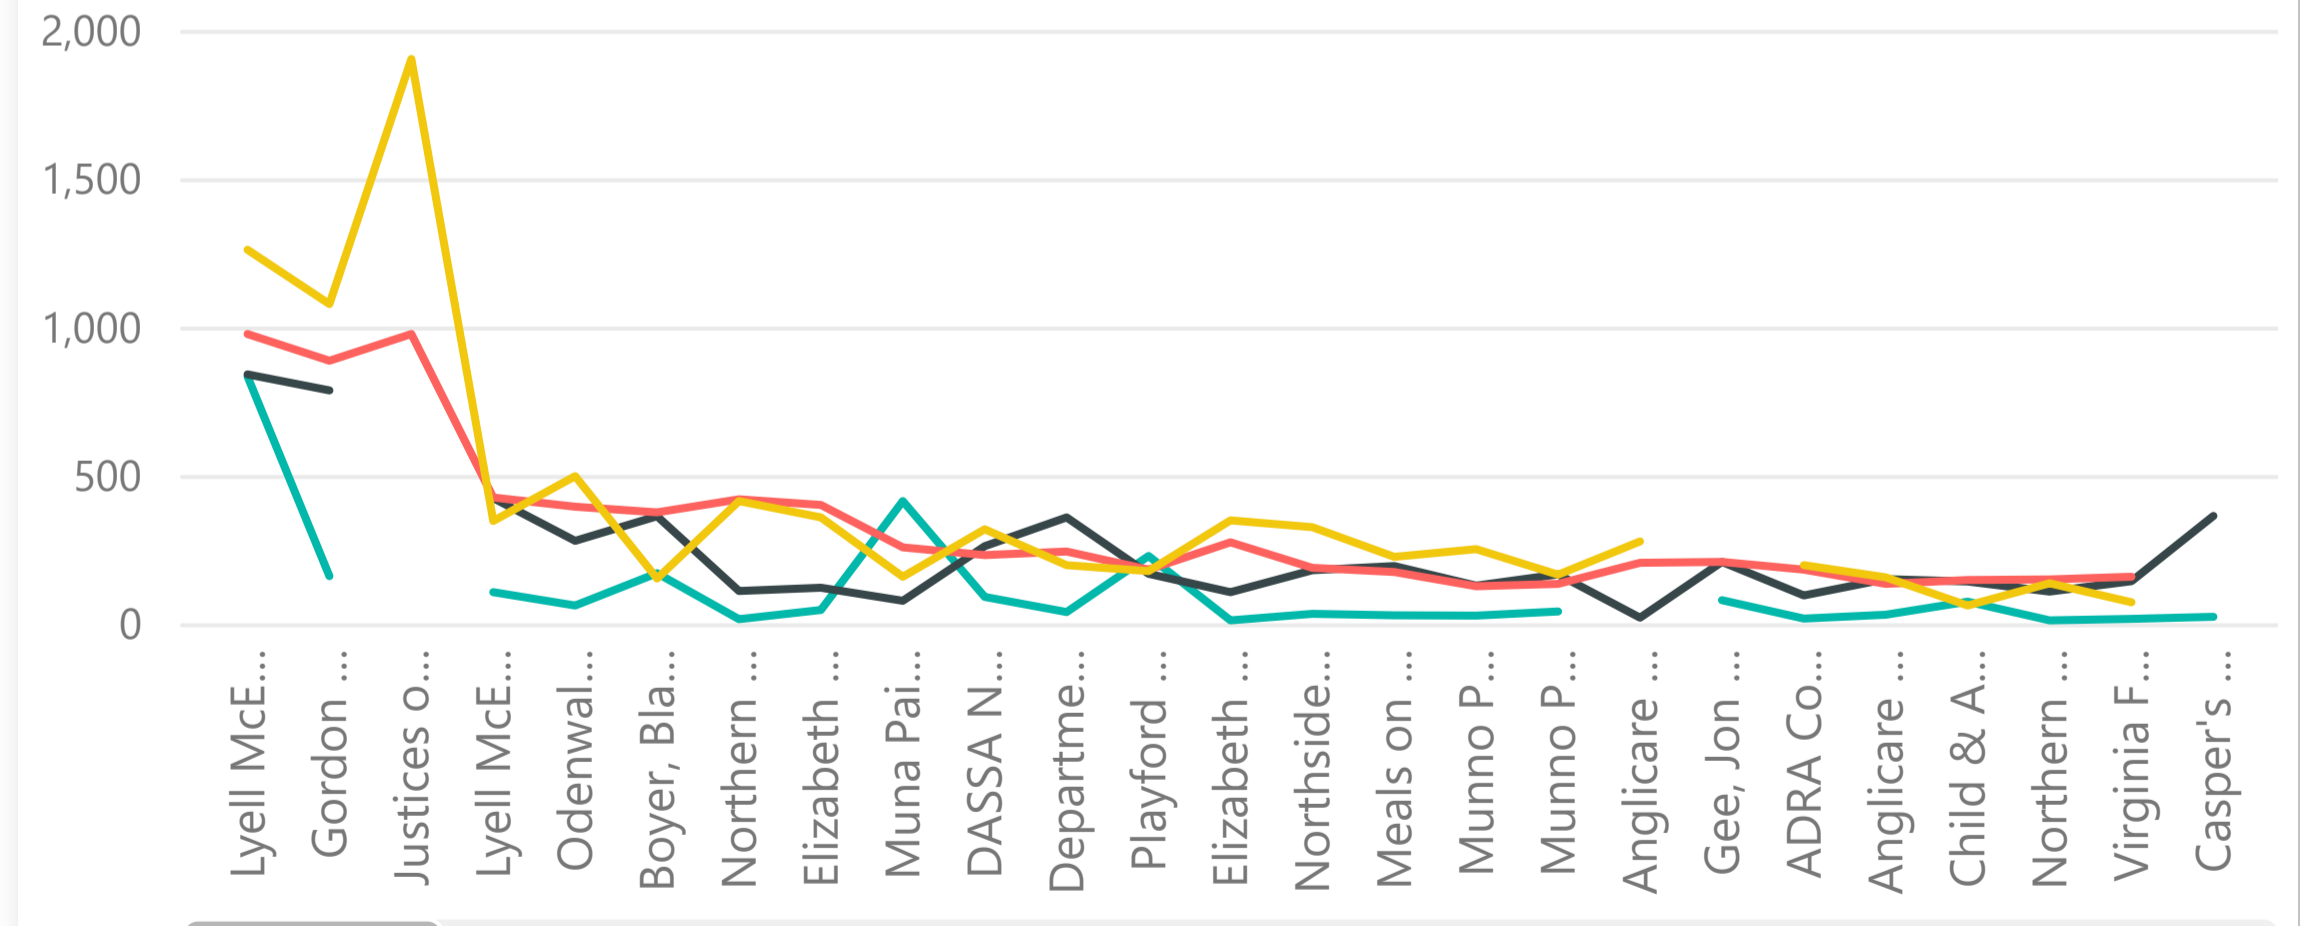

Sum of Sessions by Year, Organisation and CategoryRank

CategoryRank ● 1 ● 2 ● 3 ● 4 ● 5

Sessions by Primary Category

Year ● 2019 ● 2020 ● 2021 ● 2022

Sessions by Organisation

Year ● 2019 ● 2020 ● 2021 ● 2022

New Users by Primary Category

Year ● 2019 ● 2020 ● 2021 ● 2022

New Users by Organisation

Year ● 2019 ● 2020 ● 2021 ● 2022

Primary Category

Organisation

Year

All