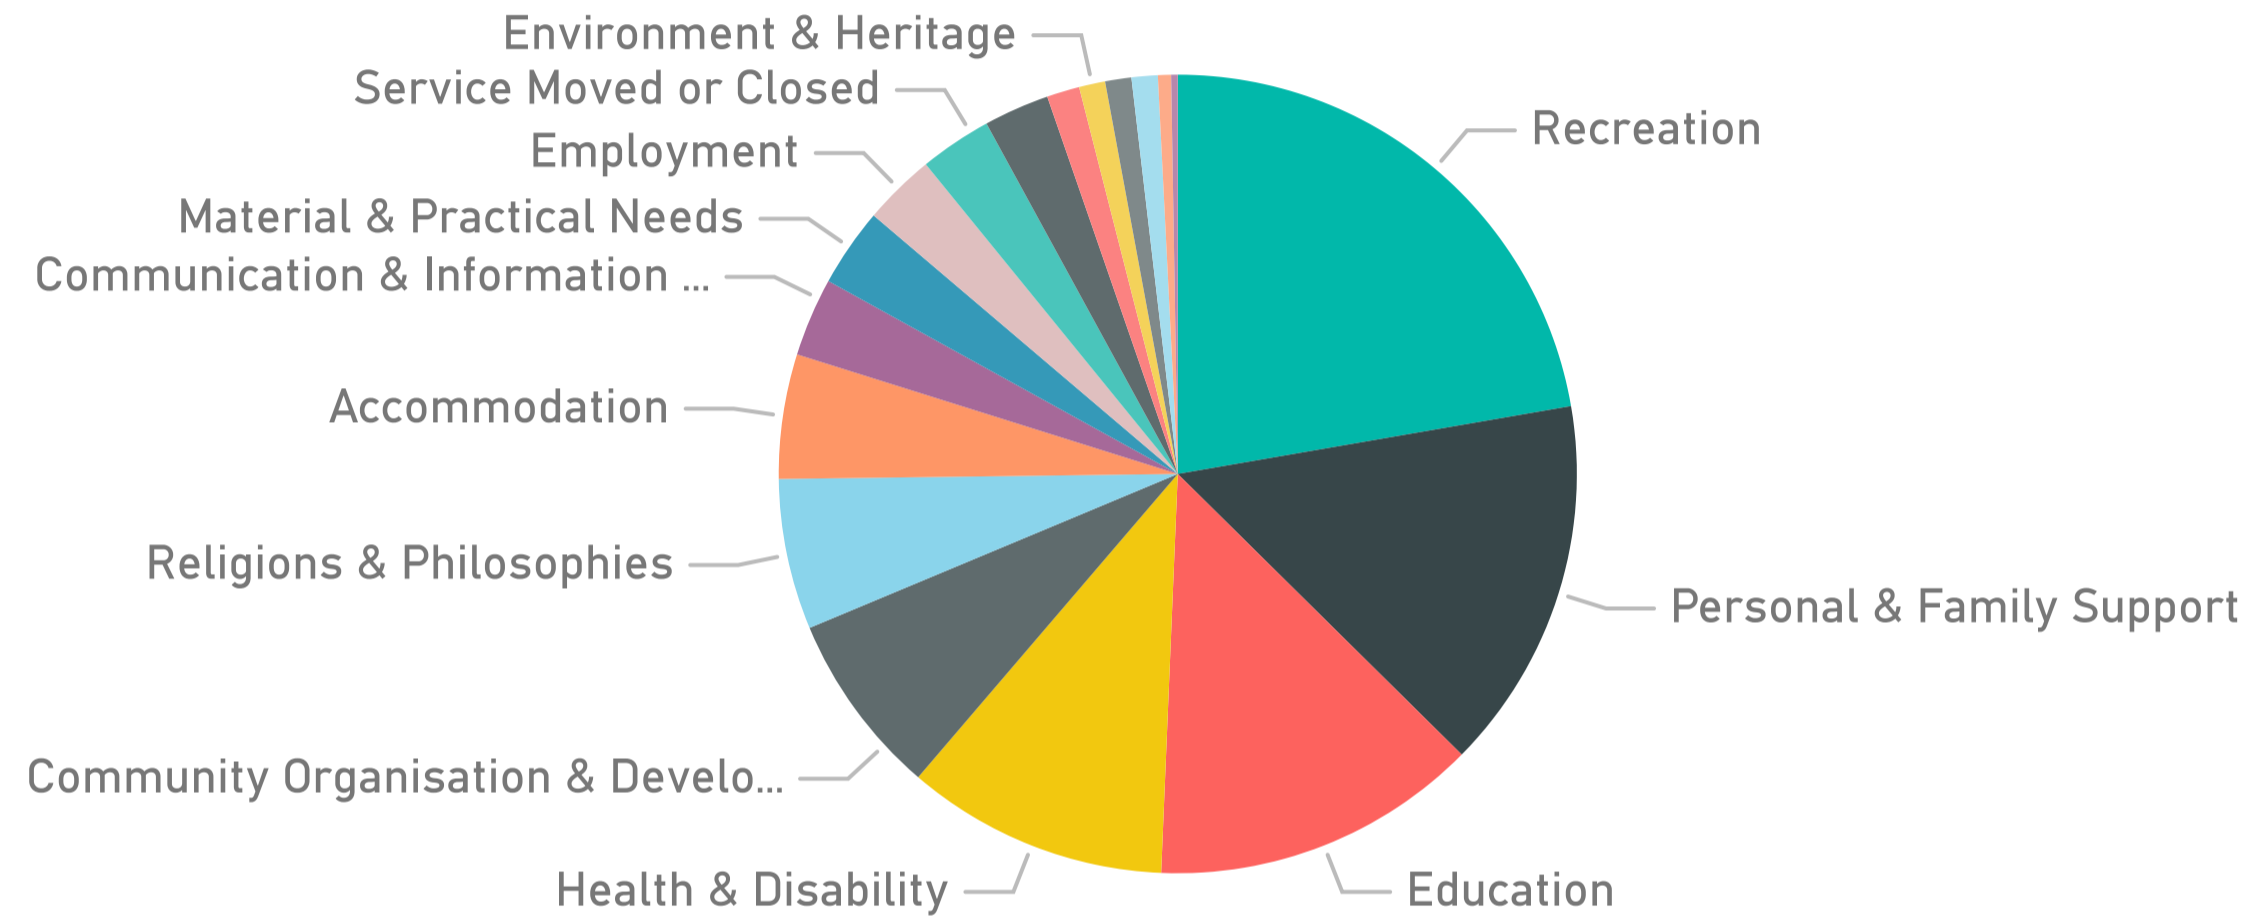

Report for Playford Council (FY22-23)

377

Total Numbers of Organizations

1590

Total Numbers of Services

23735

Total Numbers of Sessions

Proportion of Primary Category