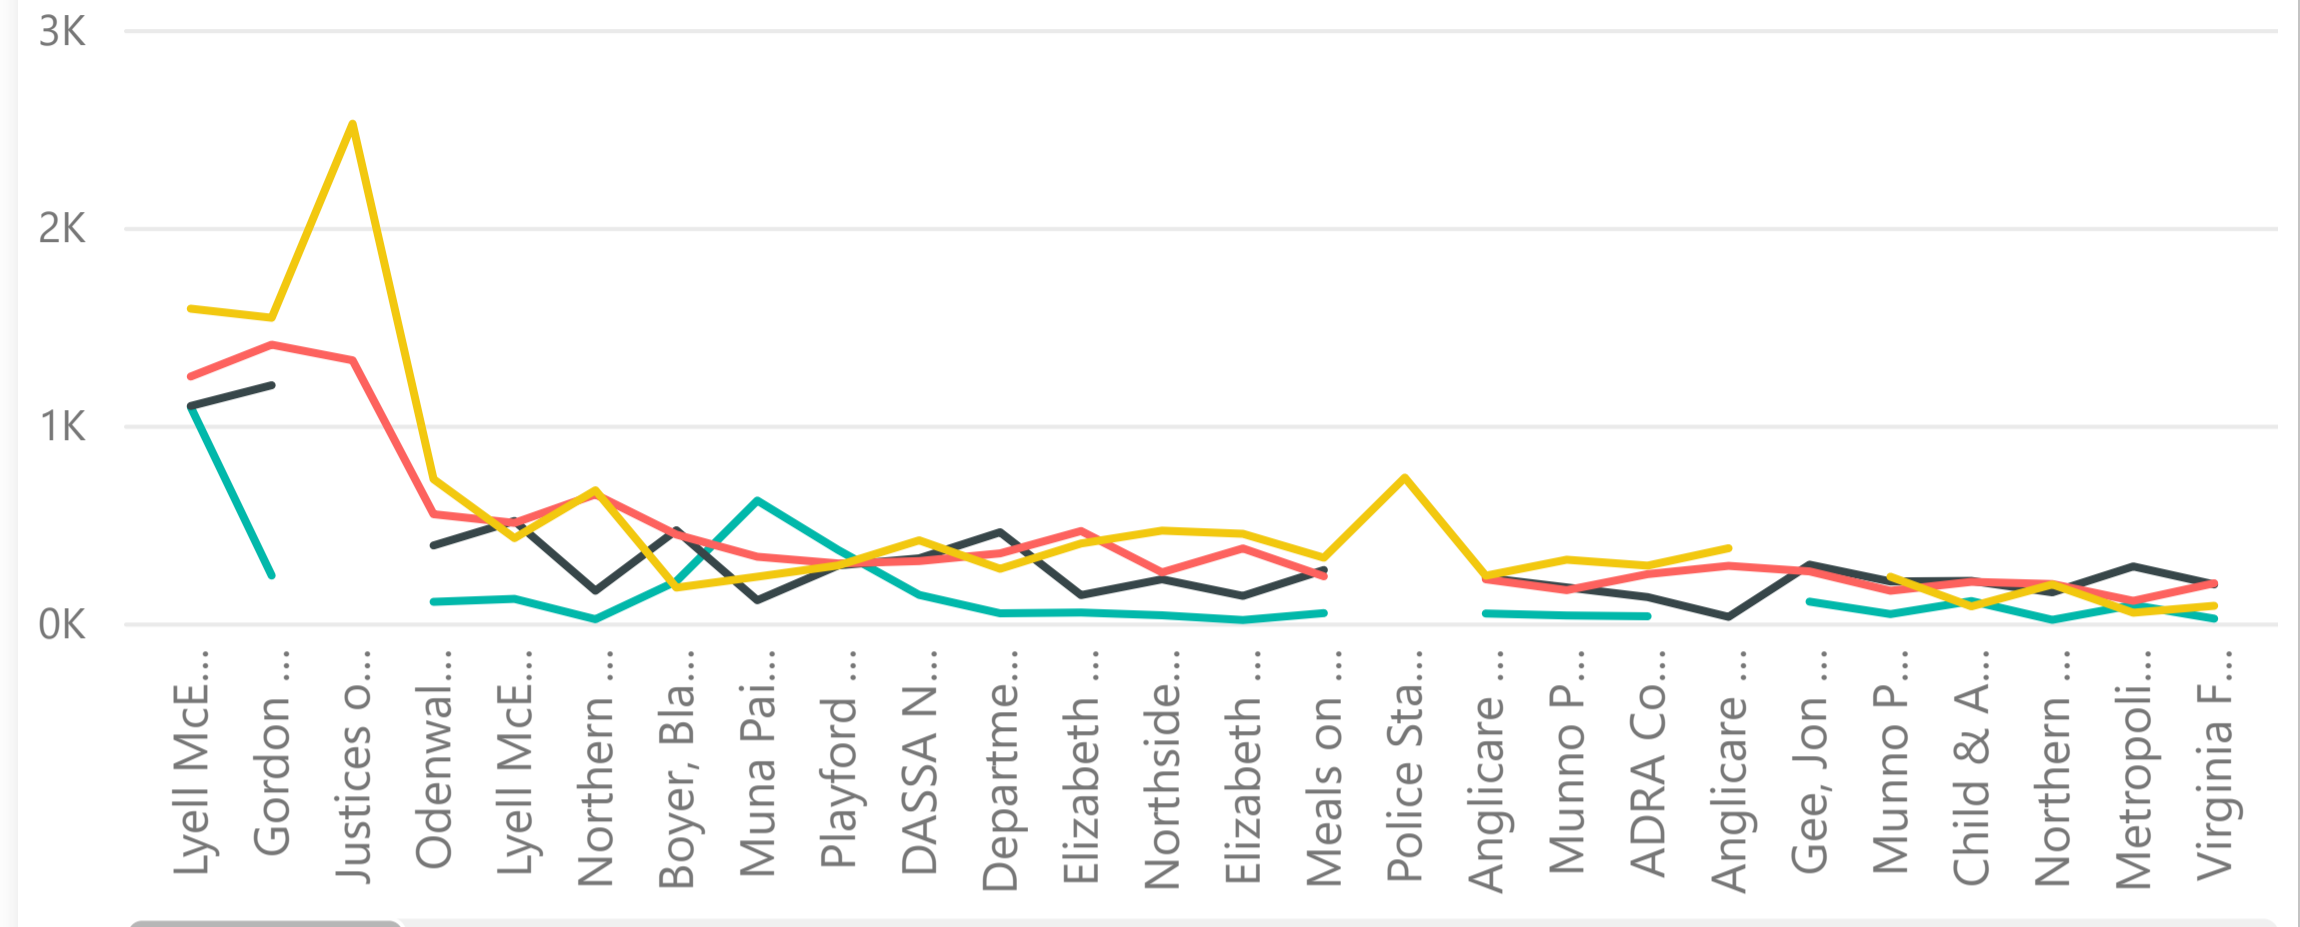

Sum of Sessions by Year, Organisation and CategoryRank

CategoryRank ● 1 ● 2 ● 3 ● 4 ● 5

Sessions by Primary Category

Year ● 2019 ● 2020 ● 2021 ● 2022

Sessions by Organisation

Year ● 2019 ● 2020 ● 2021 ● 2022

New Users by Primary Category

Year ● 2019 ● 2020 ● 2021 ● 2022

New Users by Organisation

Year ● 2019 ● 2020 ● 2021 ● 2022

Primary Category

Organisation

Year

All